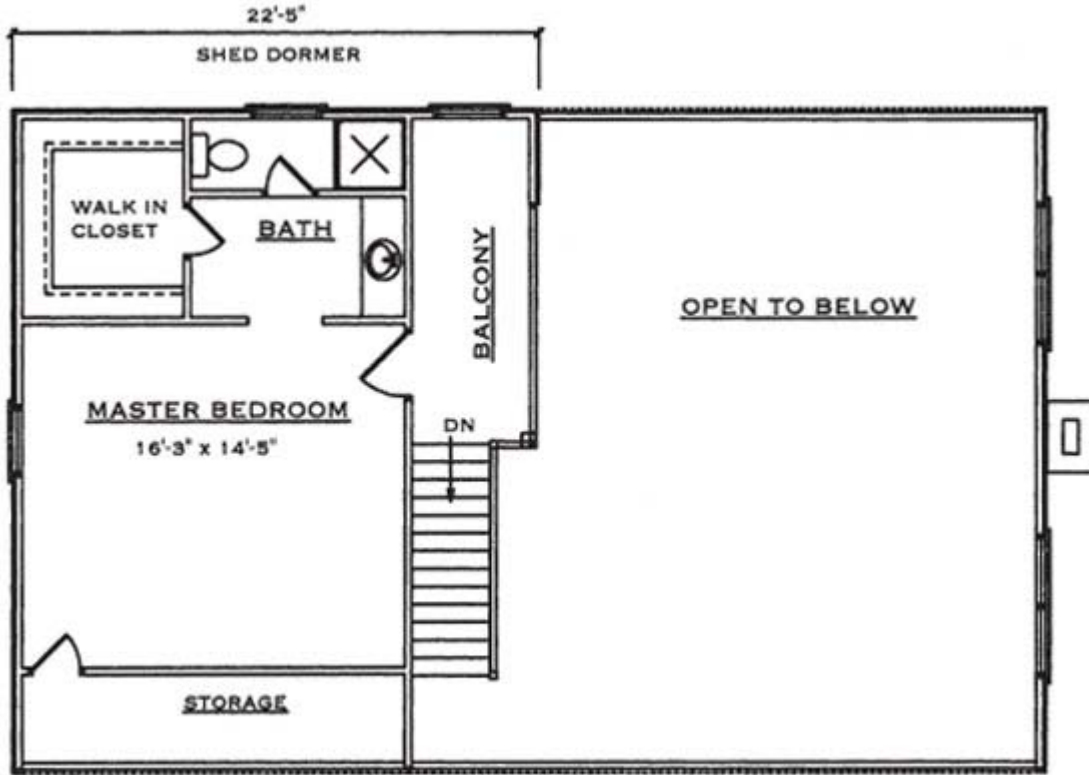

Timberline

Square Footage (Living Space)	
First Floor	1,232
Second Floor	545
Number of Beds / Baths	3 / 2
Total	1,777

Drawings are artist renderings for sales purpose only. Obtain construction drawings for actual dimensions.
 COPYRIGHT, Daniel Boone Log Homes (DBLH). Any reproduction or reuse of this drawing without
 the express written consent of DBLH is prohibited and unlawful.

Timberline

Square Footage (Living Space)	
First Floor	1,232
Second Floor	545
Number of Beds / Baths	3 / 2
Total	1,777

COPYRIGHT, Daniel Boone Log Homes (DBLH). Any reproduction or reuse of this drawing without the express written consent of DBLH is prohibited and unlawful.