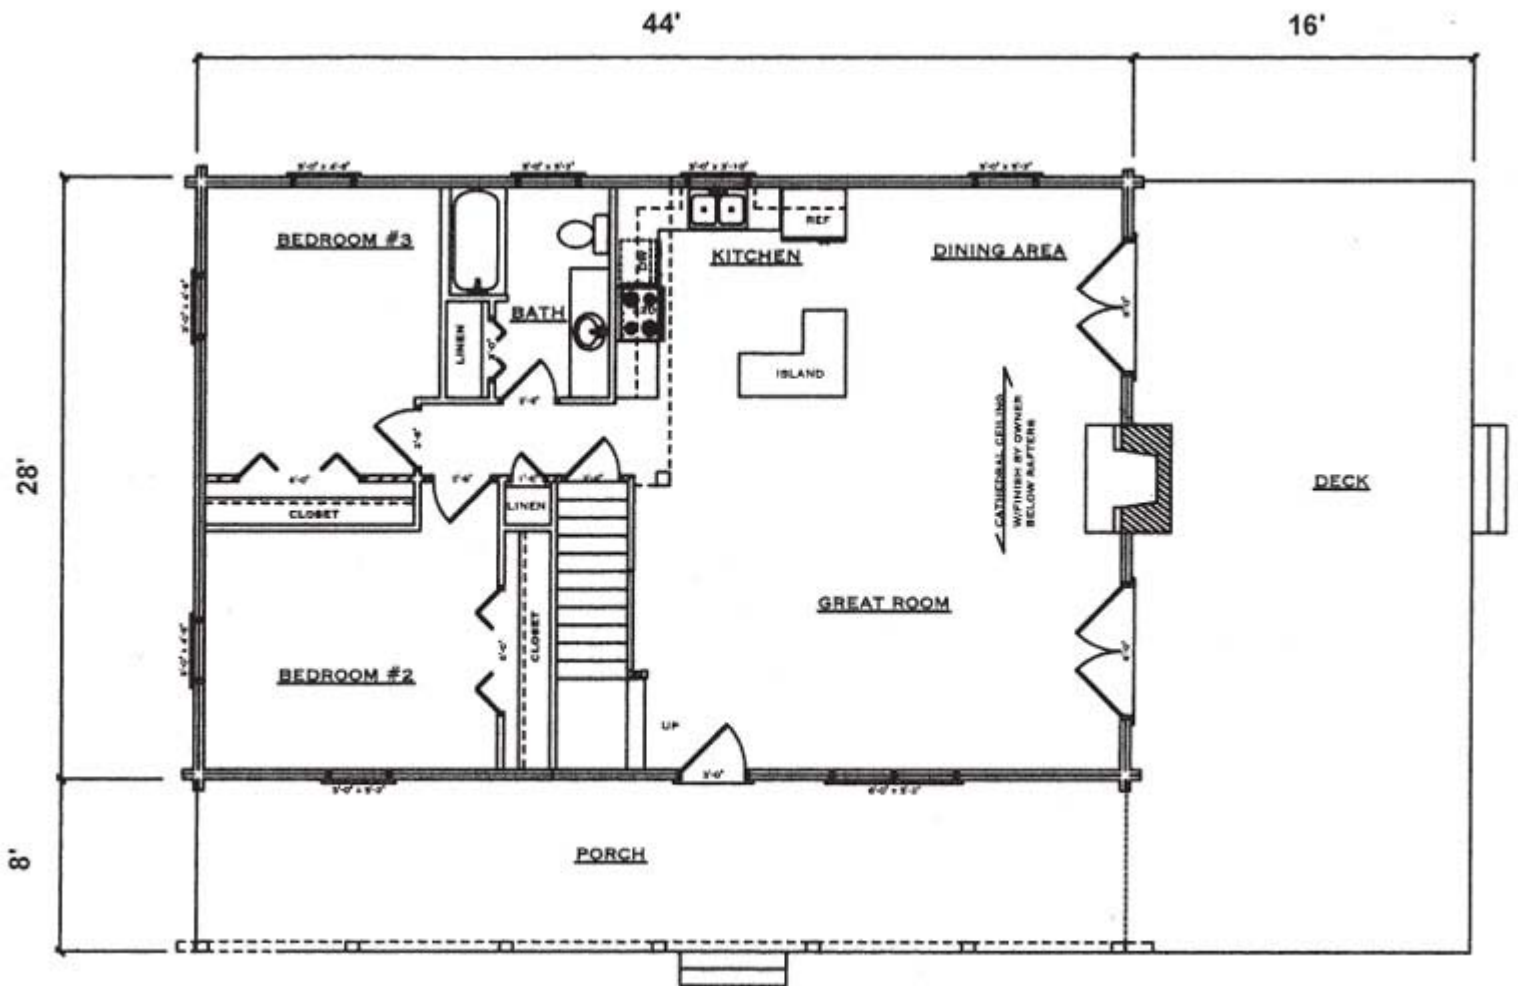

Timberline

Square Footage (Living Space)	
First Floor	1,232
Second Floor	545
Number of Beds / Baths	3 / 2
Total	1,777

Drawings are artist renderings for sales purpose only. Obtain construction drawings for actual dimensions.
 COPYRIGHT, Daniel Boone Log Homes (DBLH). Any reproduction or reuse of this drawing without
 the express written consent of DBLH is prohibited and unlawful.

Timberline

Square Footage (Living Space)	
First Floor	1,232
Second Floor	545
Number of Beds / Baths	3 / 2
Total	1,777

COPYRIGHT, Daniel Boone Log Homes (DBLH). Any reproduction or reuse of this drawing without the express written consent of DBLH is prohibited and unlawful.