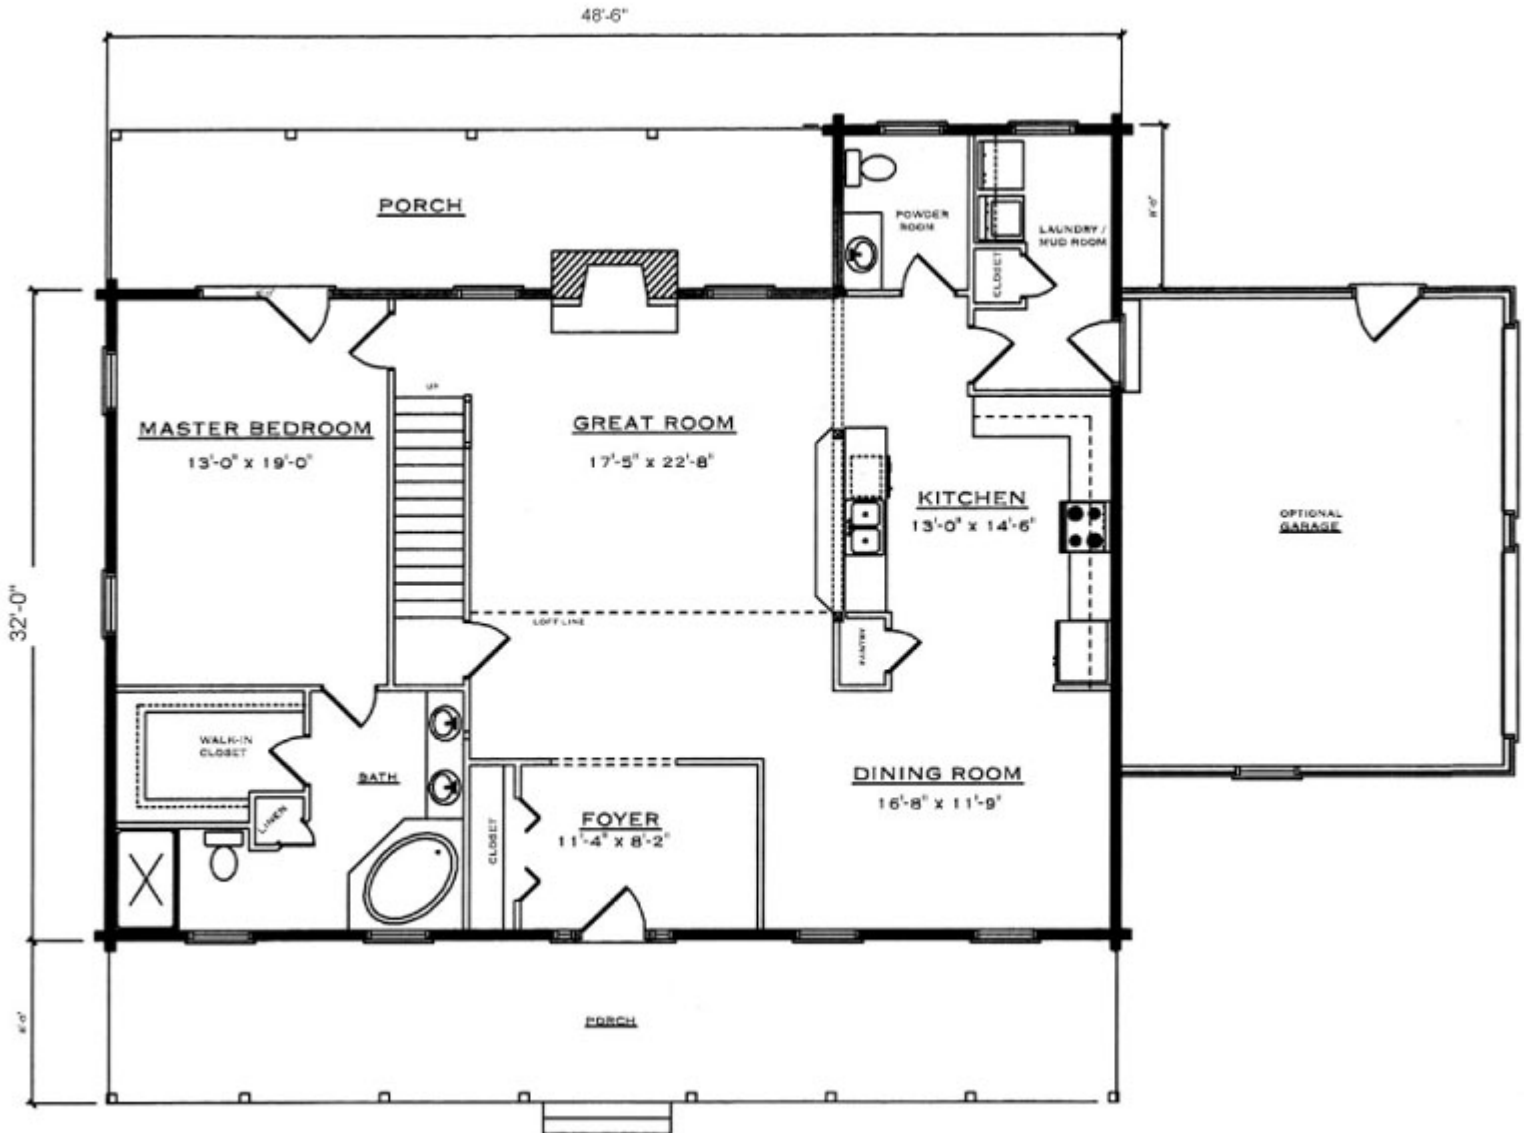

Tellico

Square Footage (Living Space)

First Floor	1,860
Second Floor	970
Number of Beds / Baths	3/4 / 3.5
Total	2,830

Drawings are artist renderings for sales purpose only. Obtain construction drawings for actual dimensions.
 COPYRIGHT, Daniel Boone Log Homes (DBLH). Any reproduction or reuse of this drawing without
 the express written consent of DBLH is prohibited and unlawful.