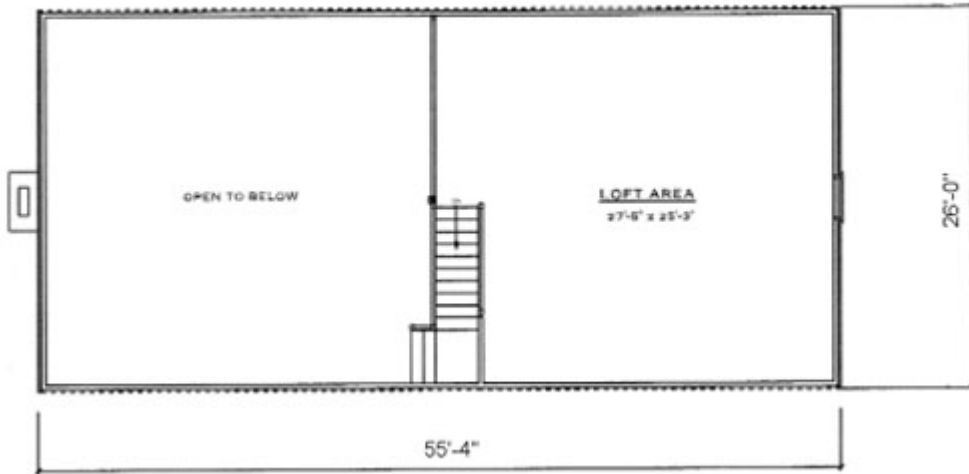

Tacoma

Square Footage (Living Space)	
First Floor	1,439
Second Floor	686
Number of Beds / Baths	2/3 / 2
Total	2,125

Drawings are artist renderings for sales purpose only. Obtain construction drawings for actual dimensions.
 COPYRIGHT, Daniel Boone Log Homes (DBLH). Any reproduction or reuse of this drawing without
 the express written consent of DBLH is prohibited and unlawful.

Tacoma

Square Footage (Living Space)	
First Floor	1,439
Second Floor	686
Number of Beds / Baths	2/3 / 2
Total	2,125

COPYRIGHT, Daniel Boone Log Homes (DBLH). Any reproduction or reuse of this drawing without the express written consent of DBLH is prohibited and unlawful.