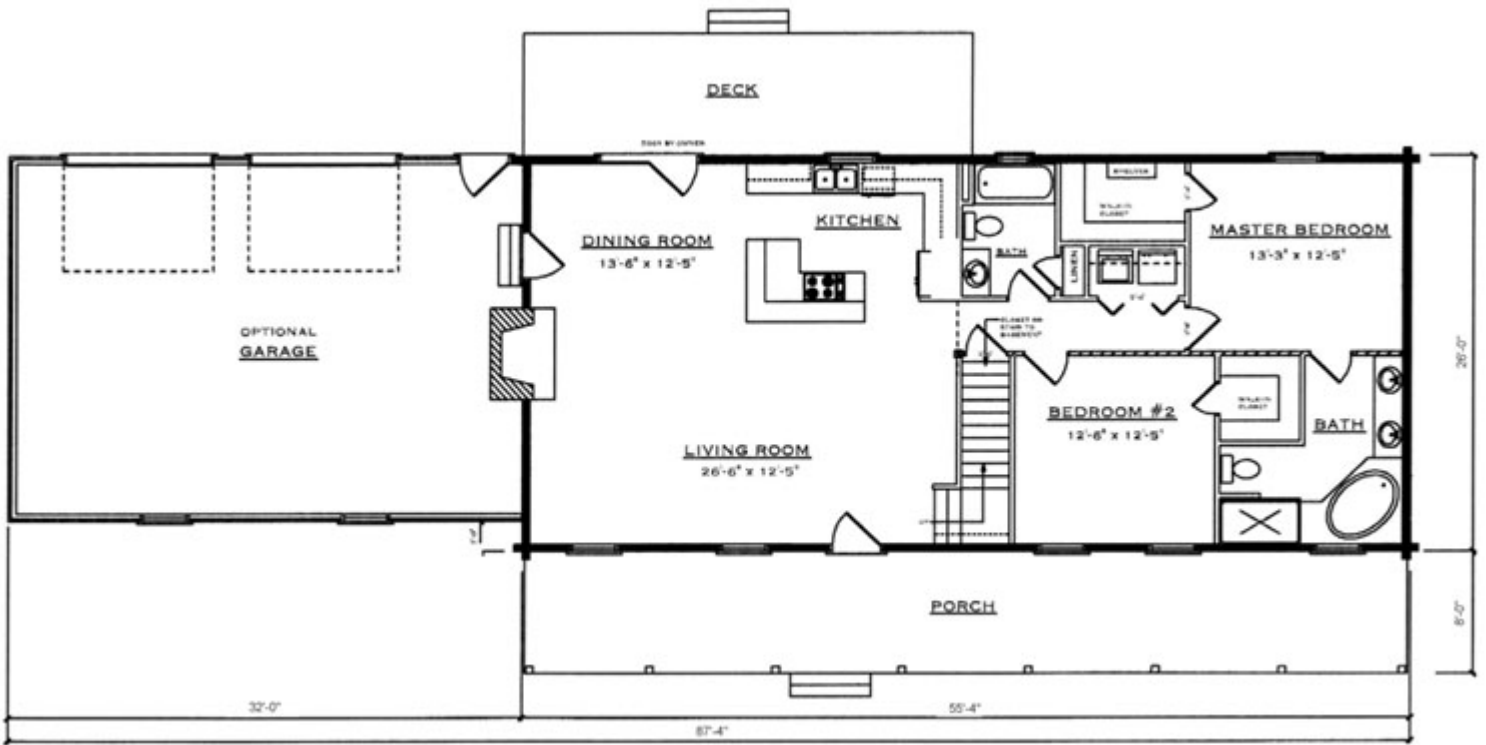

Tacoma

Square Footage (Living Space)	
First Floor	1,439
Second Floor	686
Number of Beds / Baths	2/3 / 2
Total	2,125

Drawings are artist renderings for sales purpose only. Obtain construction drawings for actual dimensions.
 COPYRIGHT, Daniel Boone Log Homes (DBLH). Any reproduction or reuse of this drawing without
 the express written consent of DBLH is prohibited and unlawful.

Tacoma

Square Footage (Living Space)	
First Floor	1,439
Second Floor	686
Number of Beds / Baths	2/3 / 2
Total	2,125

COPYRIGHT, Daniel Boone Log Homes (DBLH). Any reproduction or reuse of this drawing without the express written consent of DBLH is prohibited and unlawful.