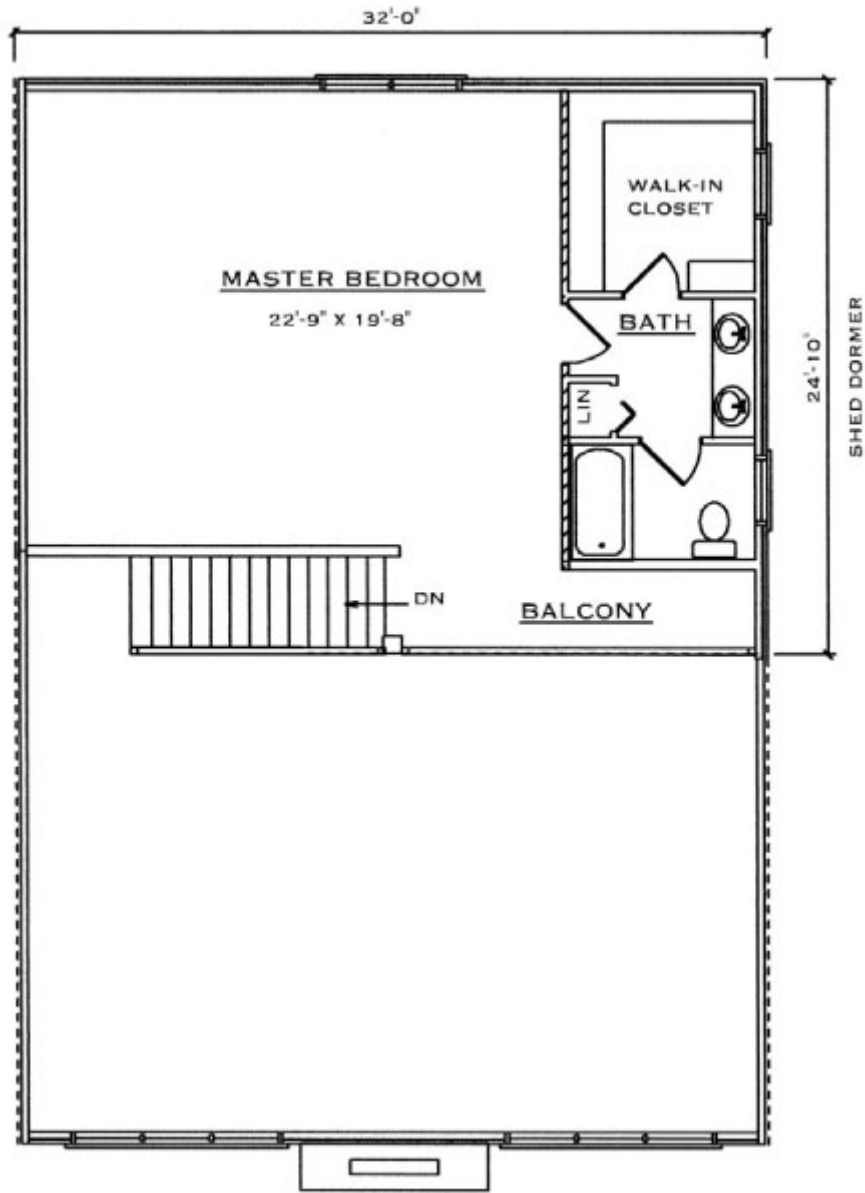

# Sylva

Square Footage (Living Space)	
First Floor	1,472
Second Floor	831
Number of Beds / Baths	3 / 3
Total	2,303

Drawings are artist renderings for sales purpose only. Obtain construction drawings for actual dimensions. COPYRIGHT, Daniel Boone Log Homes (DBLH). Any reproduction or reuse of this drawing without the express written consent of DBLH is prohibited and unlawful.

# Sylva

Square Footage (Living Space)	
First Floor	1,472
Second Floor	831
Number of Beds / Baths	3 / 3
Total	2,303

[Close Window](#)

COPYRIGHT, Daniel Boone Log Homes (DBLH). Any reproduction or reuse of this drawing without the express written consent of DBLH is prohibited and unlawful.