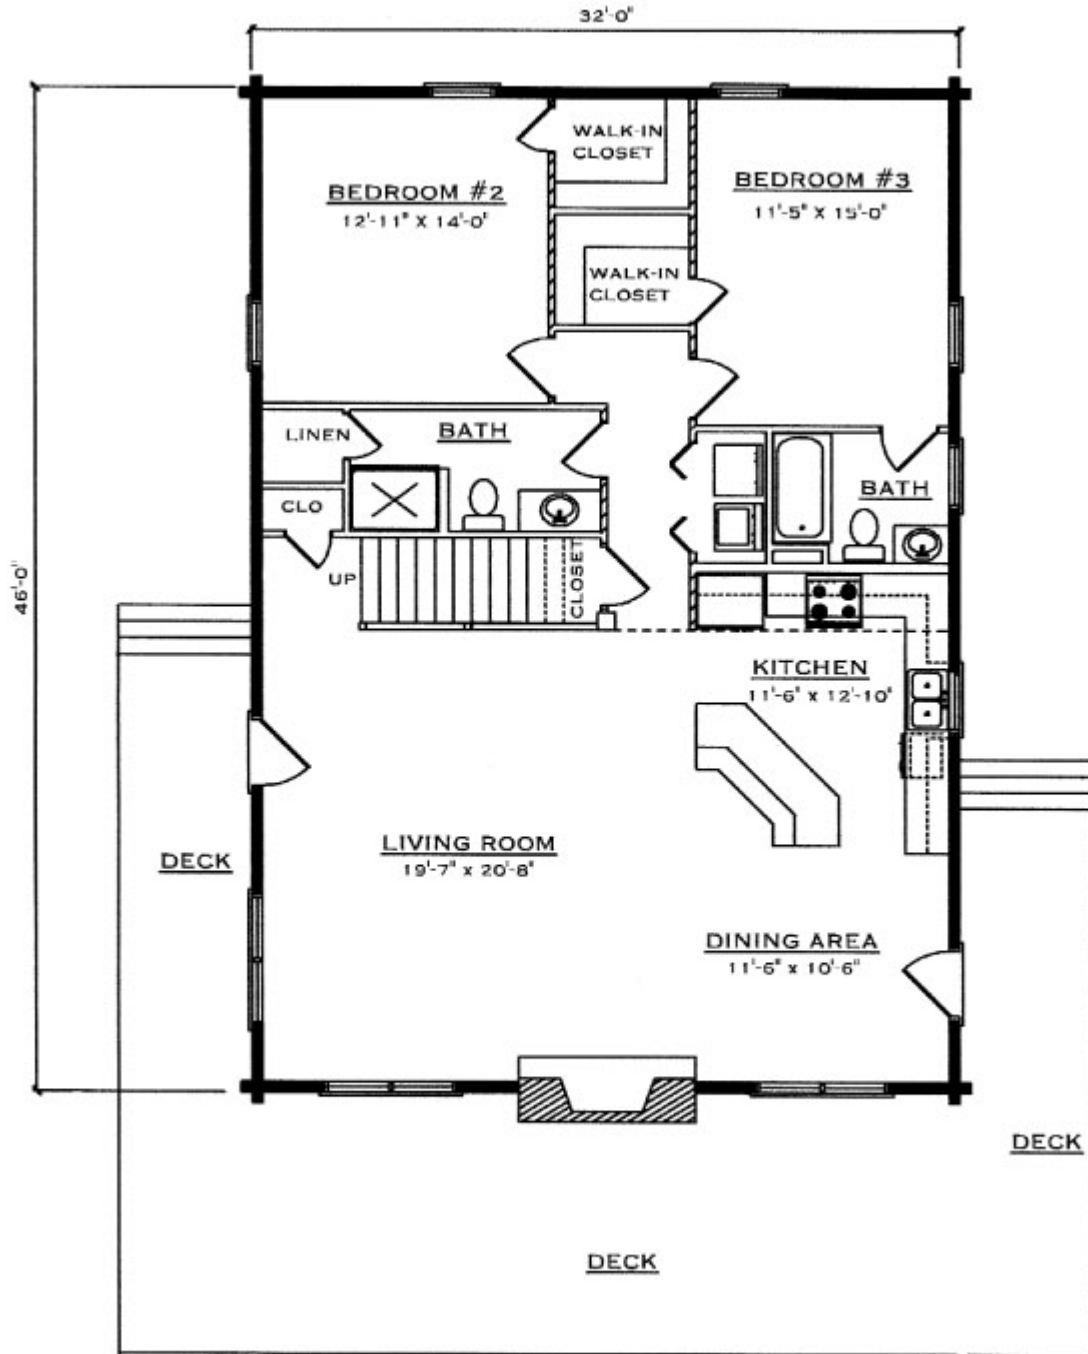

# Sylva

Square Footage (Living Space)	
First Floor	1,472
Second Floor	831
Number of Beds / Baths	3 / 3
Total	2,303

Drawings are artist renderings for sales purpose only. Obtain construction drawings for actual dimensions. COPYRIGHT, Daniel Boone Log Homes (DBLH). Any reproduction or reuse of this drawing without the express written consent of DBLH is prohibited and unlawful.

# Sylva

Square Footage (Living Space)	
First Floor	1,472
Second Floor	831
Number of Beds / Baths	3 / 3
Total	2,303

[Close Window](#)

COPYRIGHT, Daniel Boone Log Homes (DBLH). Any reproduction or reuse of this drawing without the express written consent of DBLH is prohibited and unlawful.