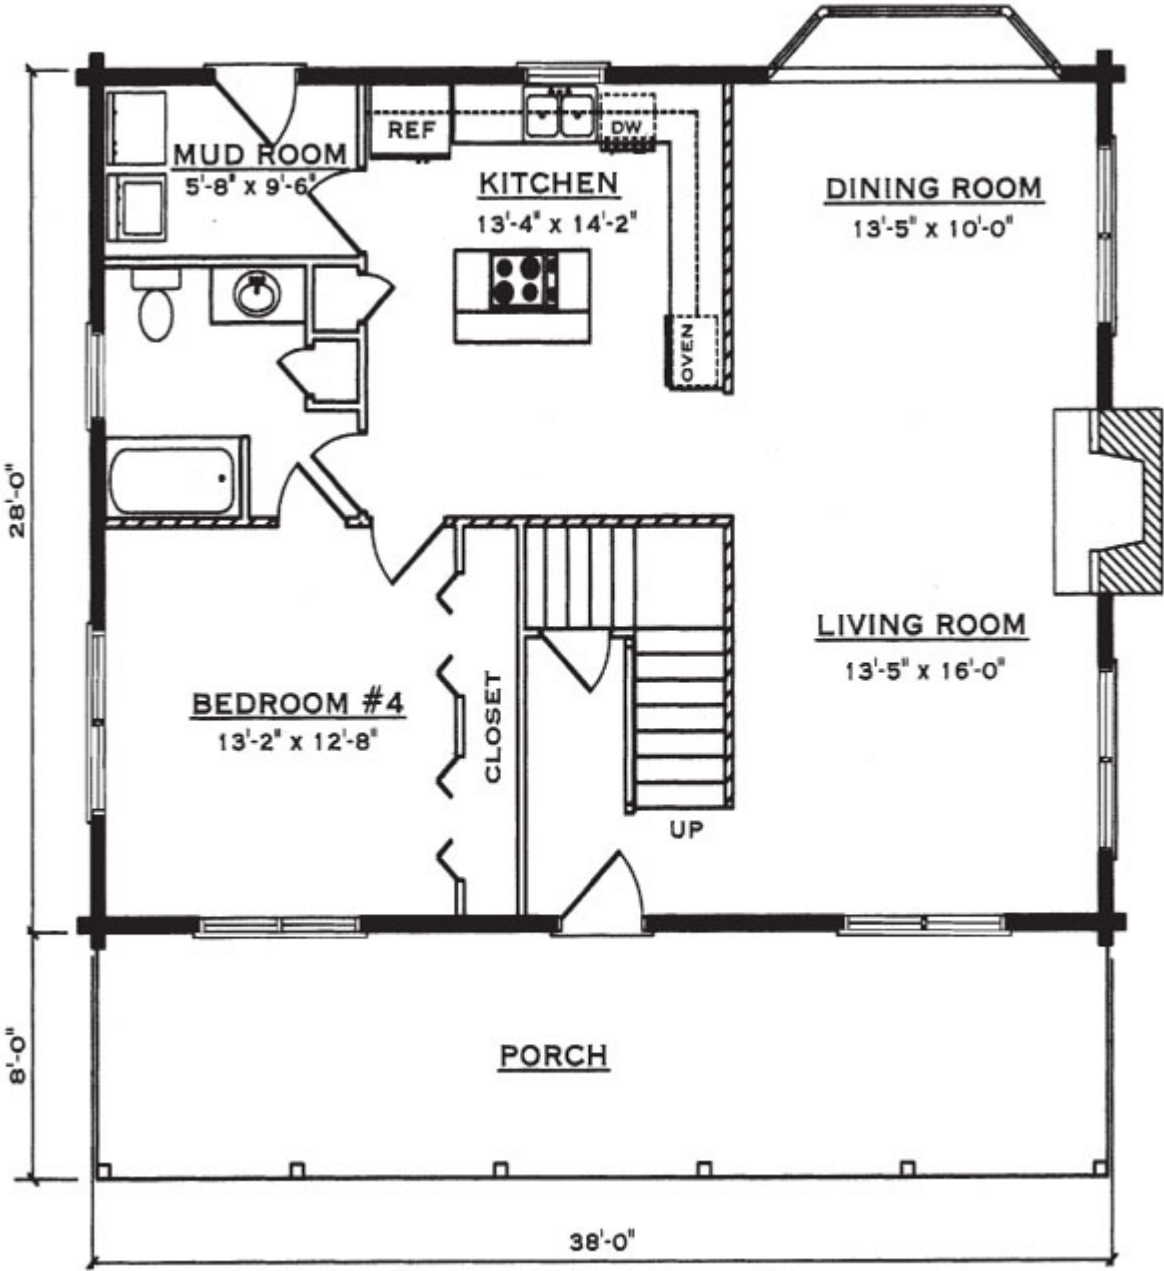

Seminole

Square Footage (Living Space)	
First Floor	1,064
Second Floor	1,011
Number of Beds / Baths	4 / 3
Total	2,075

Drawings are artist renderings for sales purpose only. Obtain construction drawings for actual dimensions.
 COPYRIGHT, Daniel Boone Log Homes (DBLH). Any reproduction or reuse of this drawing without the express written consent of DBLH is prohibited and unlawful.

Seminole

Square Footage (Living Space)	
First Floor	1,064
Second Floor	1,011
Number of Beds / Baths	4 / 3
Total	2,075

COPYRIGHT, Daniel Boone Log Homes (DBLH). Any reproduction or reuse of this drawing without the express written consent of DBLH is prohibited and unlawful.