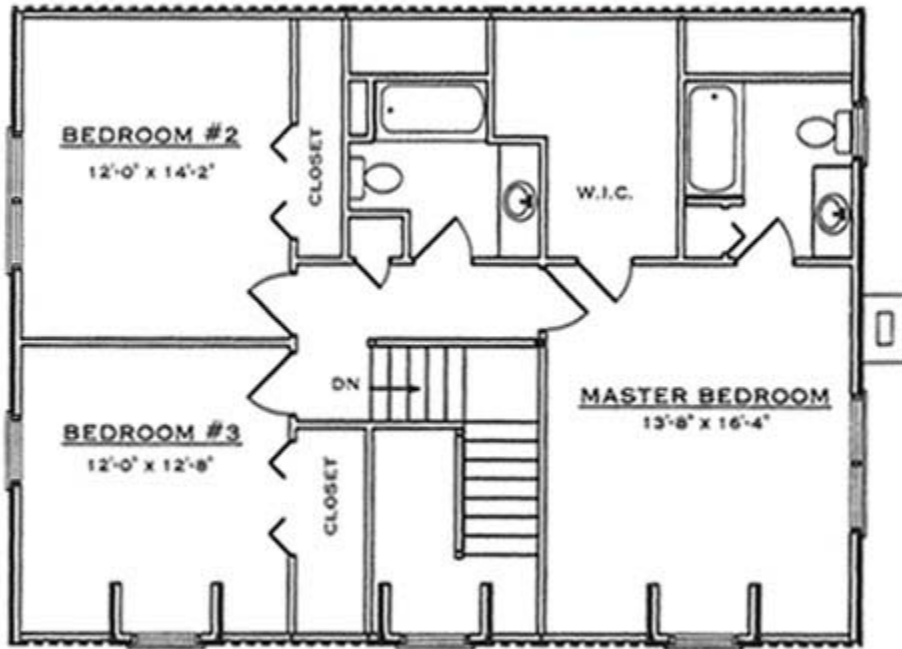

Seminole

Square Footage (Living Space)	
First Floor	1,064
Second Floor	1,011
Number of Beds / Baths	4 / 3
Total	2,075

Drawings are artist renderings for sales purpose only. Obtain construction drawings for actual dimensions.
 COPYRIGHT, Daniel Boone Log Homes (DBLH). Any reproduction or reuse of this drawing without the express written consent of DBLH is prohibited and unlawful.

Seminole

Square Footage (Living Space)	
First Floor	1,064
Second Floor	1,011
Number of Beds / Baths	4 / 3
Total	2,075

COPYRIGHT, Daniel Boone Log Homes (DBLH). Any reproduction or reuse of this drawing without the express written consent of DBLH is prohibited and unlawful.