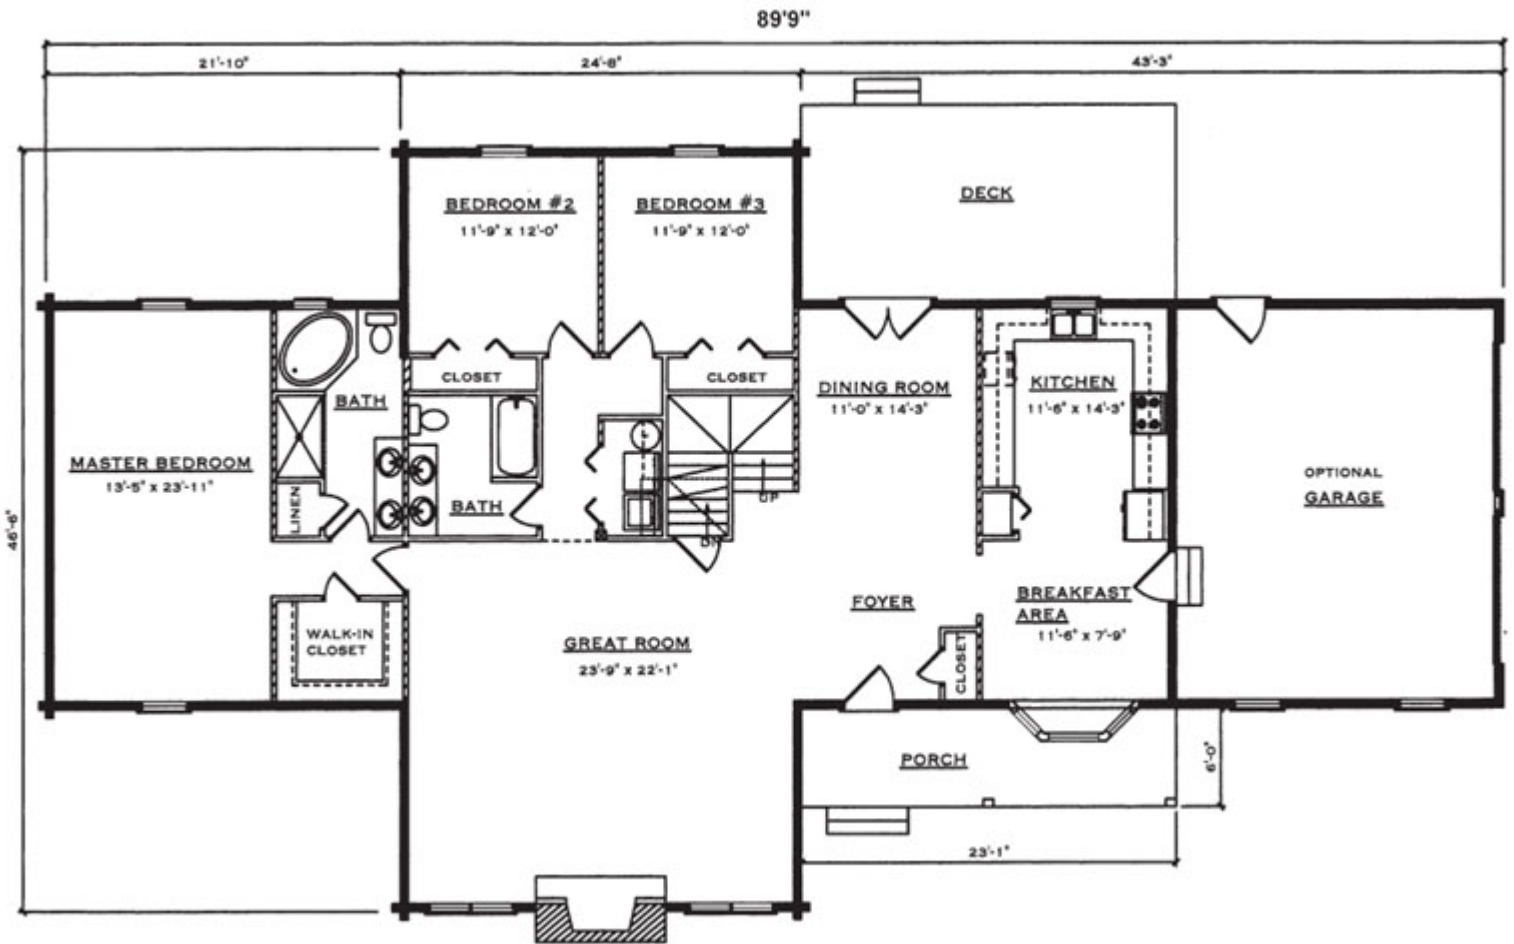

Ridgetop

Square Footage (Living Space)	
First Floor	2,262
Second Floor	504
Number of Beds / Baths	3/4 / 2
Total	2,766

Drawings are artist renderings for sales purpose only. Obtain construction drawings for actual dimensions.
 COPYRIGHT, Daniel Boone Log Homes (DBLH). Any reproduction or reuse of this drawing without the express written consent of DBLH is prohibited and unlawful.

Ridgetop

Square Footage (Living Space)	
First Floor	2,262
Second Floor	504
Number of Beds / Baths	3 / 4 / 2
Total	2,766

COPYRIGHT, Daniel Boone Log Homes (DBLH). Any reproduction or reuse of this drawing without the express written consent of DBLH is prohibited and unlawful.