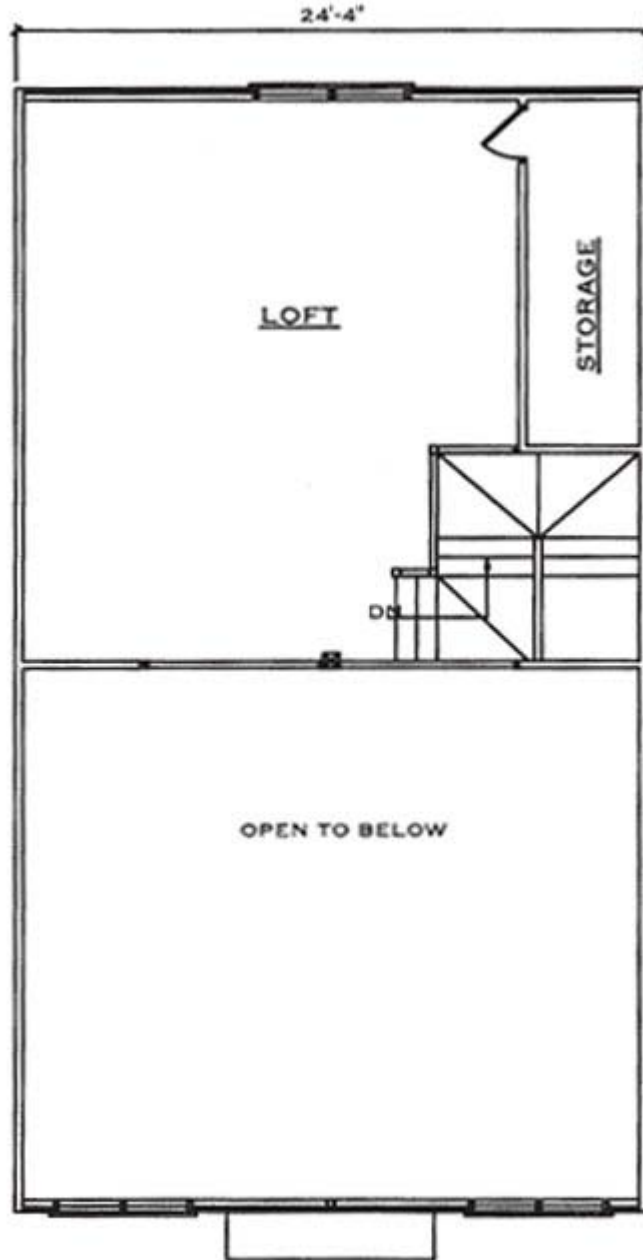

Ridgetop

Square Footage (Living Space)	
First Floor	2,262
Second Floor	504
Number of Beds / Baths	3/4 / 2
Total	2,766

Drawings are artist renderings for sales purpose only. Obtain construction drawings for actual dimensions.
 COPYRIGHT, Daniel Boone Log Homes (DBLH). Any reproduction or reuse of this drawing without the express written consent of DBLH is prohibited and unlawful.

Ridgetop

Square Footage (Living Space)	
First Floor	2,262
Second Floor	504
Number of Beds / Baths	3 / 4 / 2
Total	2,766

COPYRIGHT, Daniel Boone Log Homes (DBLH). Any reproduction or reuse of this drawing without the express written consent of DBLH is prohibited and unlawful.