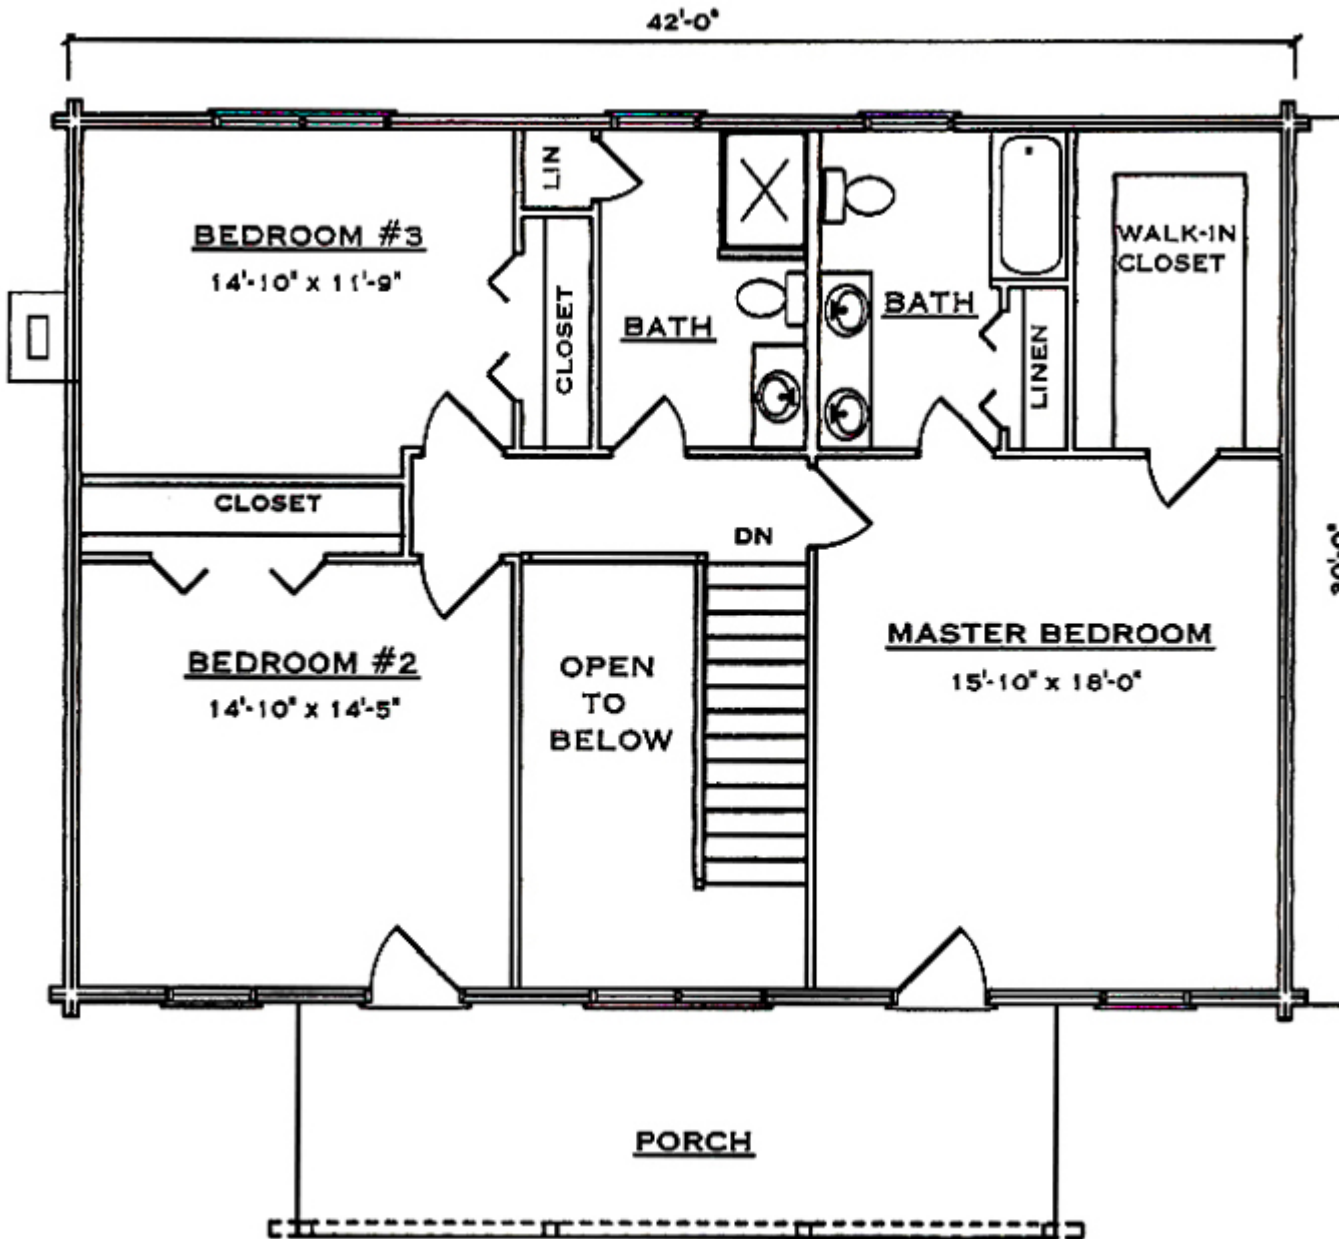

Plantation

Square Footage (Living Space)	
First Floor	1,260
Second Floor	1,112
Number of Beds / Baths	3 / 2.5
Total	2,372

Drawings are artist renderings for sales purpose only. Obtain construction drawings for actual dimensions.
 COPYRIGHT, Daniel Boone Log Homes (DBLH). Any reproduction or reuse of this drawing without the express written consent of DBLH is prohibited and unlawful.

Plantation

Square Footage (Living Space)	
First Floor	1,260
Second Floor	1,112
Number of Beds / Baths	3 / 2.5
Total	2,372

COPYRIGHT, Daniel Boone Log Homes (DBLH). Any reproduction or reuse of this drawing without the express written consent of DBLH is prohibited and unlawful.