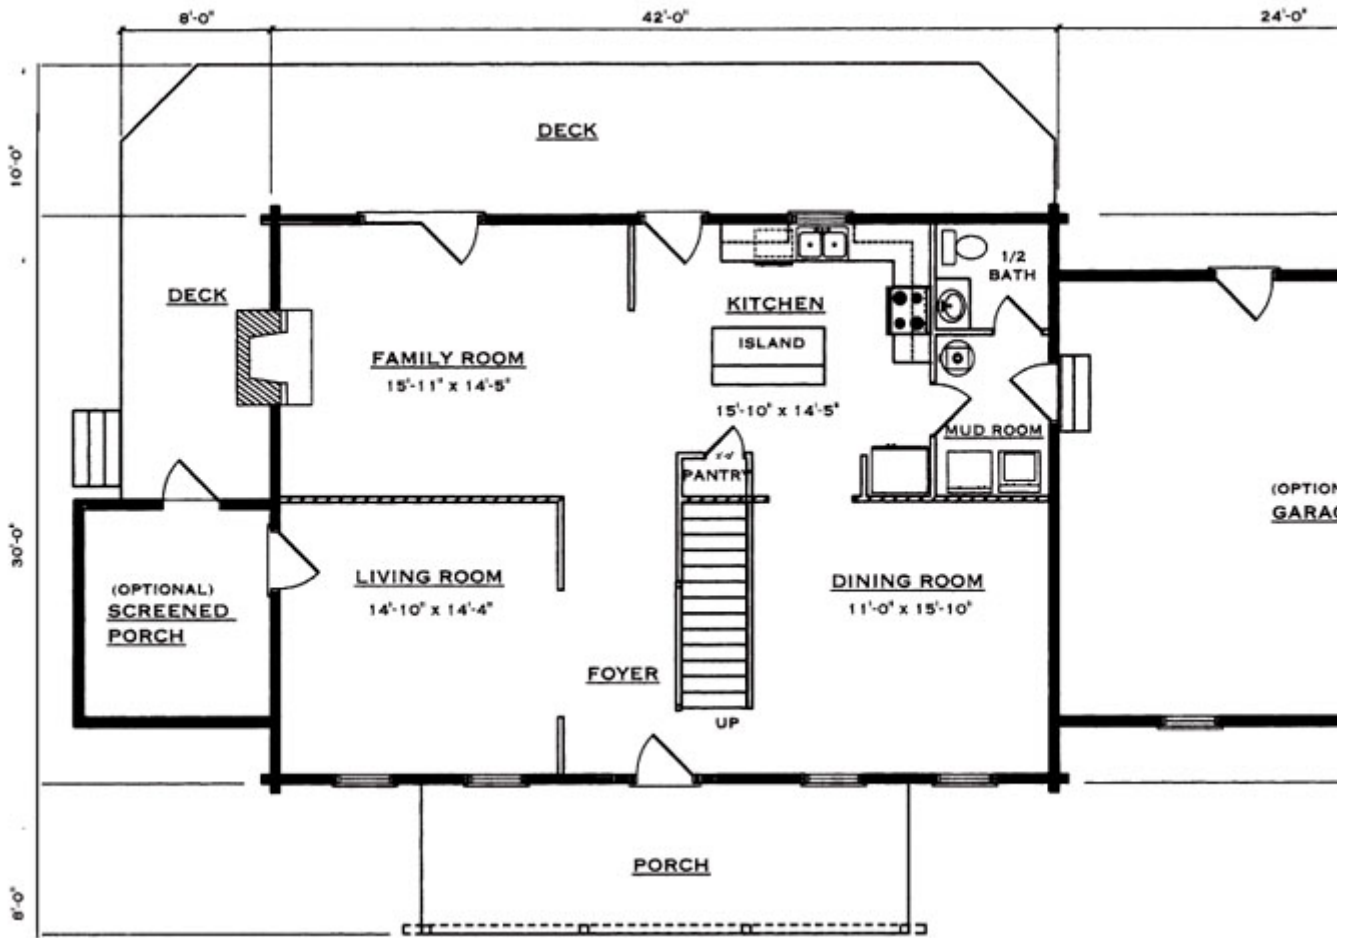

Plantation

Square Footage (Living Space)	
First Floor	1,260
Second Floor	1,112
Number of Beds / Baths	3 / 2.5
Total	2,372

Drawings are artist renderings for sales purpose only. Obtain construction drawings for actual dimensions.
 COPYRIGHT, Daniel Boone Log Homes (DBLH). Any reproduction or reuse of this drawing without the express written consent of DBLH is prohibited and unlawful.

Plantation

Square Footage (Living Space)	
First Floor	1,260
Second Floor	1,112
Number of Beds / Baths	3 / 2.5
Total	2,372

COPYRIGHT, Daniel Boone Log Homes (DBLH). Any reproduction or reuse of this drawing without the express written consent of DBLH is prohibited and unlawful.