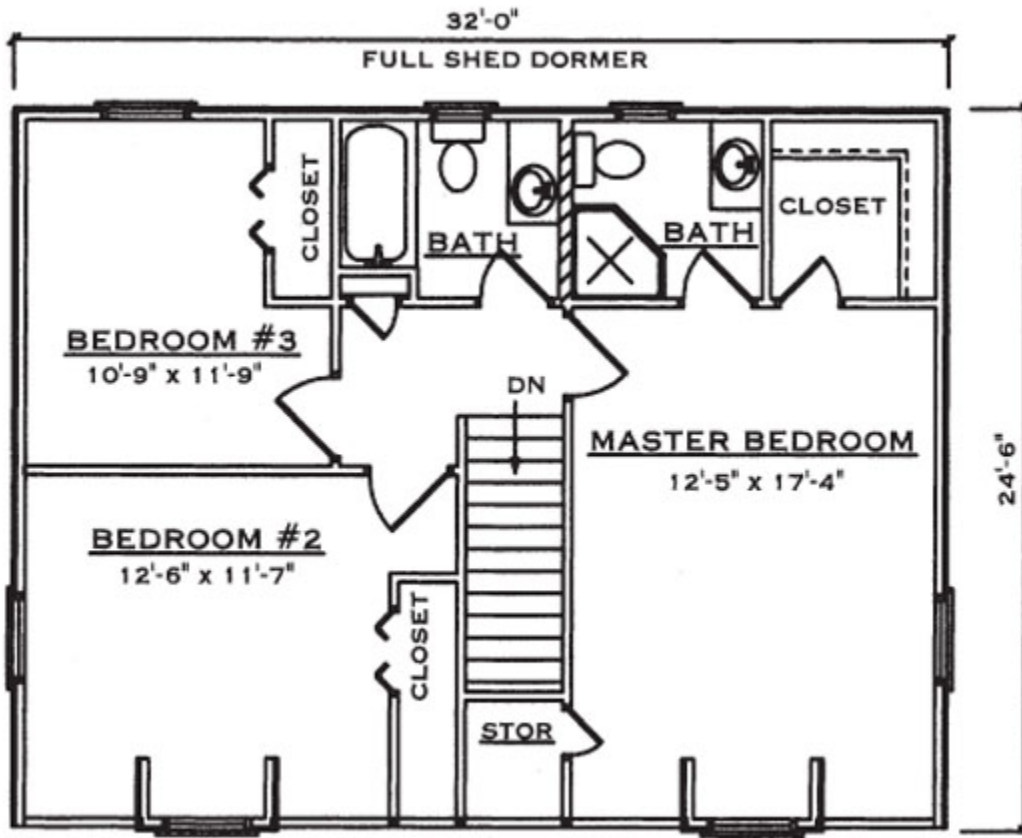

Pawnee

Square Footage (Living Space)	
First Floor	891
Second Floor	749
Number of Beds / Baths	3 / 2.5
Total	1,640

Drawings are artist renderings for sales purpose only. Obtain construction drawings for actual dimensions.
 COPYRIGHT, Daniel Boone Log Homes (DBLH). Any reproduction or reuse of this drawing without the express written consent of DBLH is prohibited and unlawful.

Pawnee

Square Footage (Living Space)	
First Floor	891
Second Floor	749
Number of Beds / Baths	3 / 2.5
Total	1,640

COPYRIGHT, Daniel Boone Log Homes (DBLH). Any reproduction or reuse of this drawing without the express written consent of DBLH is prohibited and unlawful.