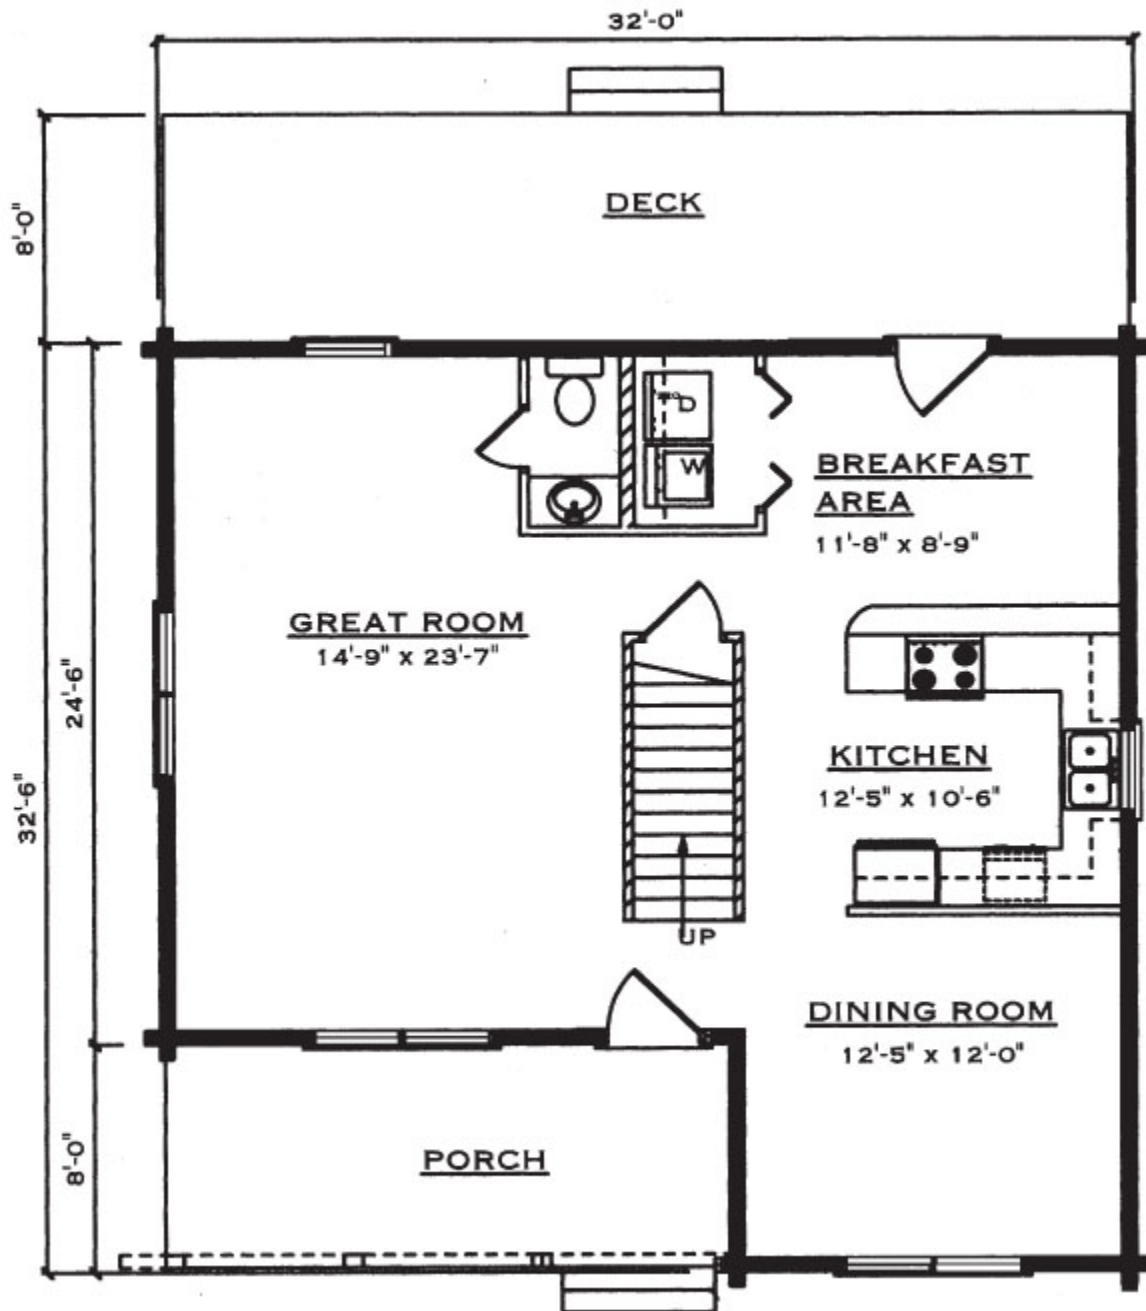

Pawnee

Square Footage (Living Space)	
First Floor	891
Second Floor	749
Number of Beds / Baths	3 / 2.5
Total	1,640

Drawings are artist renderings for sales purpose only. Obtain construction drawings for actual dimensions.
 COPYRIGHT, Daniel Boone Log Homes (DBLH). Any reproduction or reuse of this drawing without the express written consent of DBLH is prohibited and unlawful.

Pawnee

Square Footage (Living Space)	
First Floor	891
Second Floor	749
Number of Beds / Baths	3 / 2.5
Total	1,640

COPYRIGHT, Daniel Boone Log Homes (DBLH). Any reproduction or reuse of this drawing without the express written consent of DBLH is prohibited and unlawful.