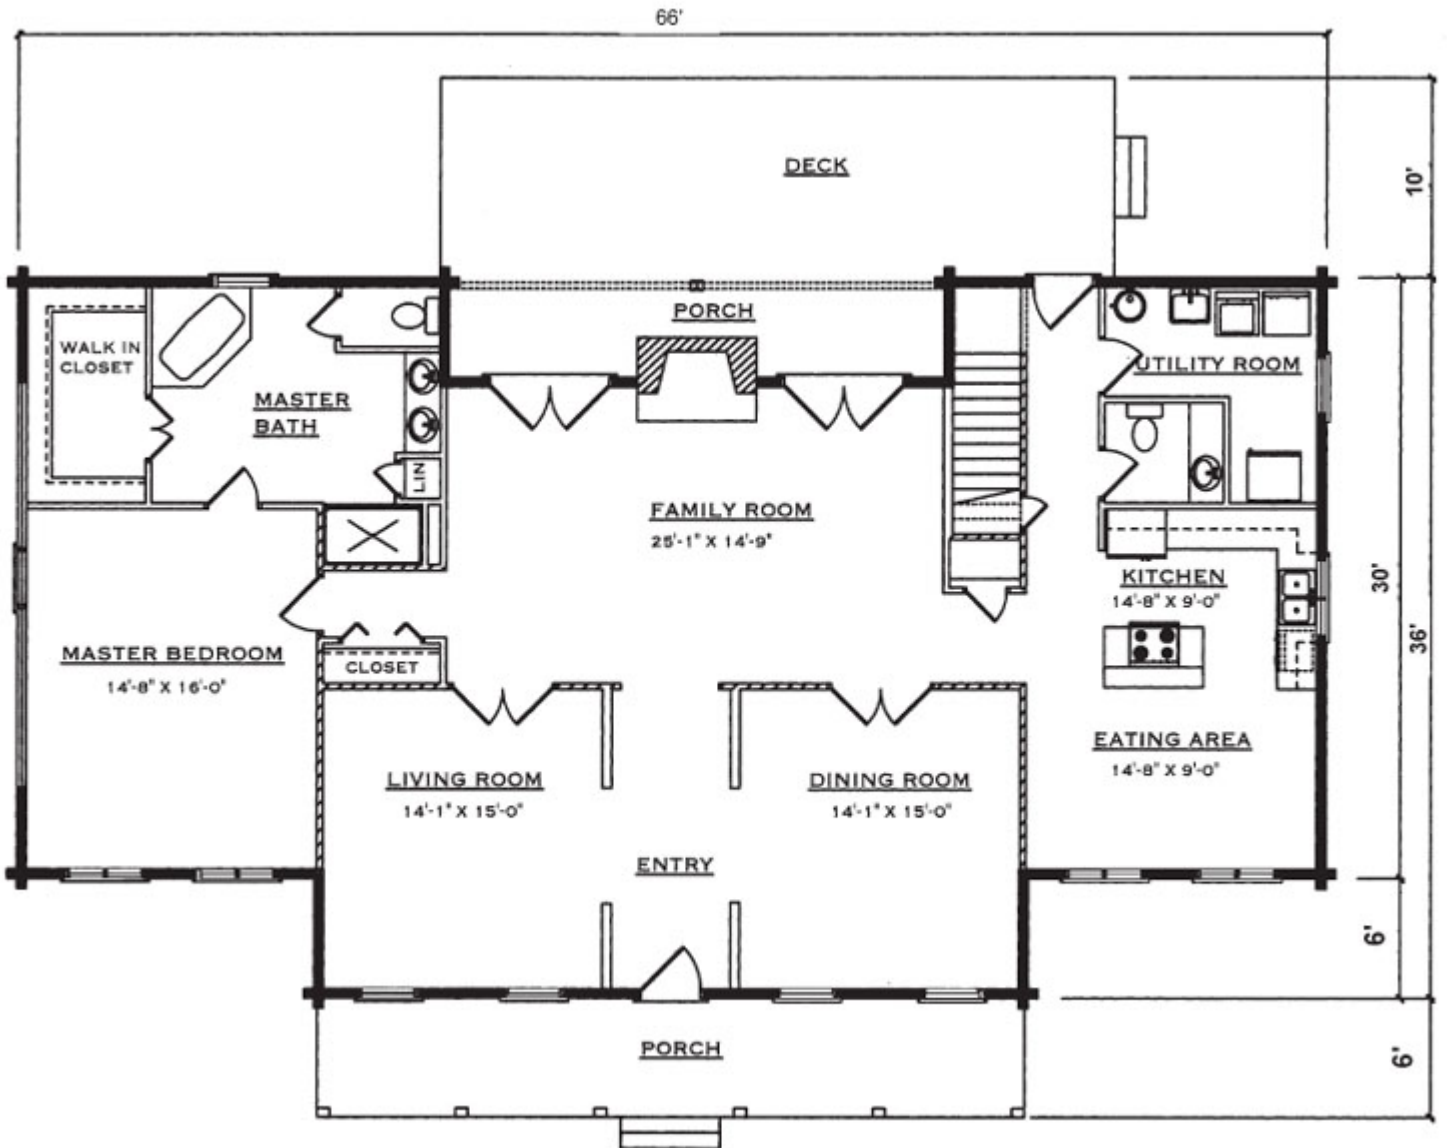

Nashville

Square Footage (Living Space)	
First Floor	2,071
Second Floor	2,156
Number of Beds / Baths	4/6 / 3.5
Total	4,227

Drawings are artist renderings for sales purpose only. Obtain construction drawings for actual dimensions.
 COPYRIGHT, Daniel Boone Log Homes (DBLH). Any reproduction or reuse of this drawing without the express written consent of DBLH is prohibited and unlawful.

Nashville

Square Footage (Living Space)	
First Floor	2,071
Second Floor	2,156
Number of Beds / Baths	4/6 / 3.5
Total	4,227

COPYRIGHT, Daniel Boone Log Homes (DBLH). Any reproduction or reuse of this drawing without the express written consent of DBLH is prohibited and unlawful.