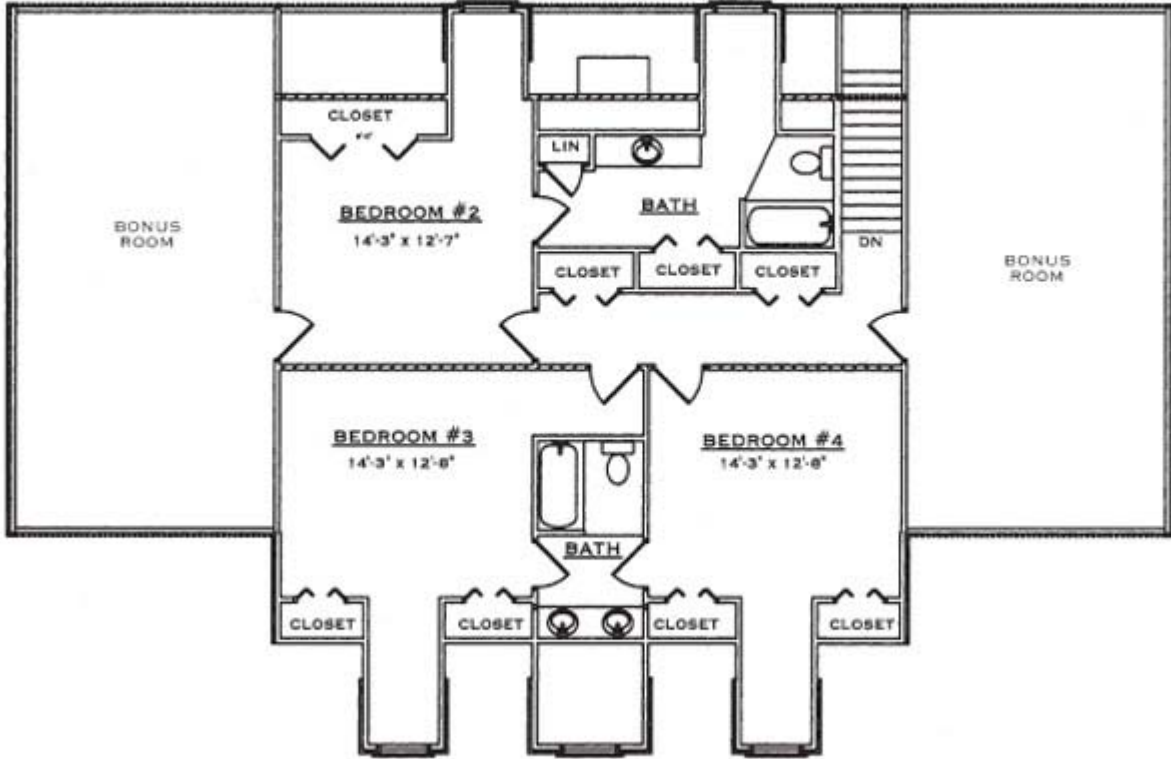

Nashville

Square Footage (Living Space)	
First Floor	2,071
Second Floor	2,156
Number of Beds / Baths	4/6 / 3.5
Total	4,227

Drawings are artist renderings for sales purpose only. Obtain construction drawings for actual dimensions.
 COPYRIGHT, Daniel Boone Log Homes (DBLH). Any reproduction or reuse of this drawing without the express written consent of DBLH is prohibited and unlawful.

Nashville

Square Footage (Living Space)	
First Floor	2,071
Second Floor	2,156
Number of Beds / Baths	4/6 / 3.5
Total	4,227

COPYRIGHT, Daniel Boone Log Homes (DBLH). Any reproduction or reuse of this drawing without the express written consent of DBLH is prohibited and unlawful.