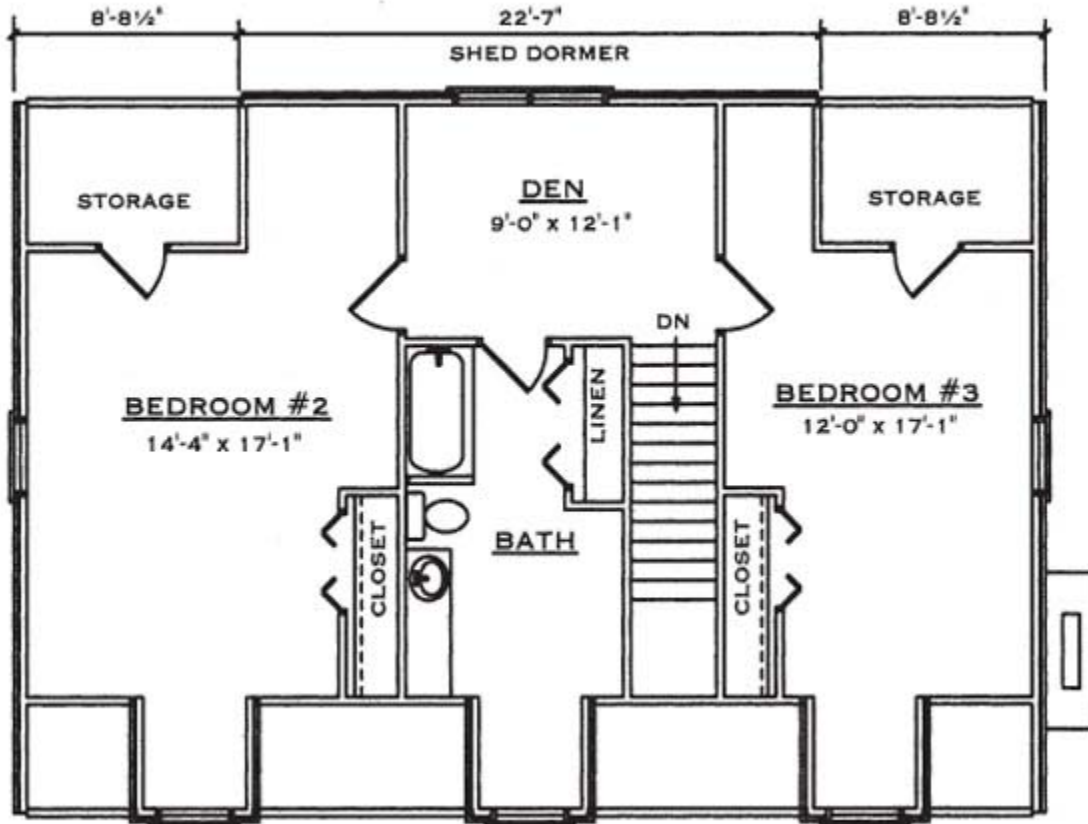

# Morgan

Square Footage (Living Space)	
First Floor	1,120
Second Floor	1,065
Number of Beds / Baths	3/4 / 2.5
Total	2,185

Drawings are artist renderings for sales purpose only. Obtain construction drawings for actual dimensions.  
 COPYRIGHT, Daniel Boone Log Homes (DBLH). Any reproduction or reuse of this drawing without  
 the express written consent of DBLH is prohibited and unlawful.

# Morgan

Square Footage (Living Space)	
First Floor	1,120
Second Floor	1,065
Number of Beds / Baths	3/4 / 2.5
Total	2,185

COPYRIGHT, Daniel Boone Log Homes (DBLH). Any reproduction or reuse of this drawing without the express written consent of DBLH is prohibited and unlawful.