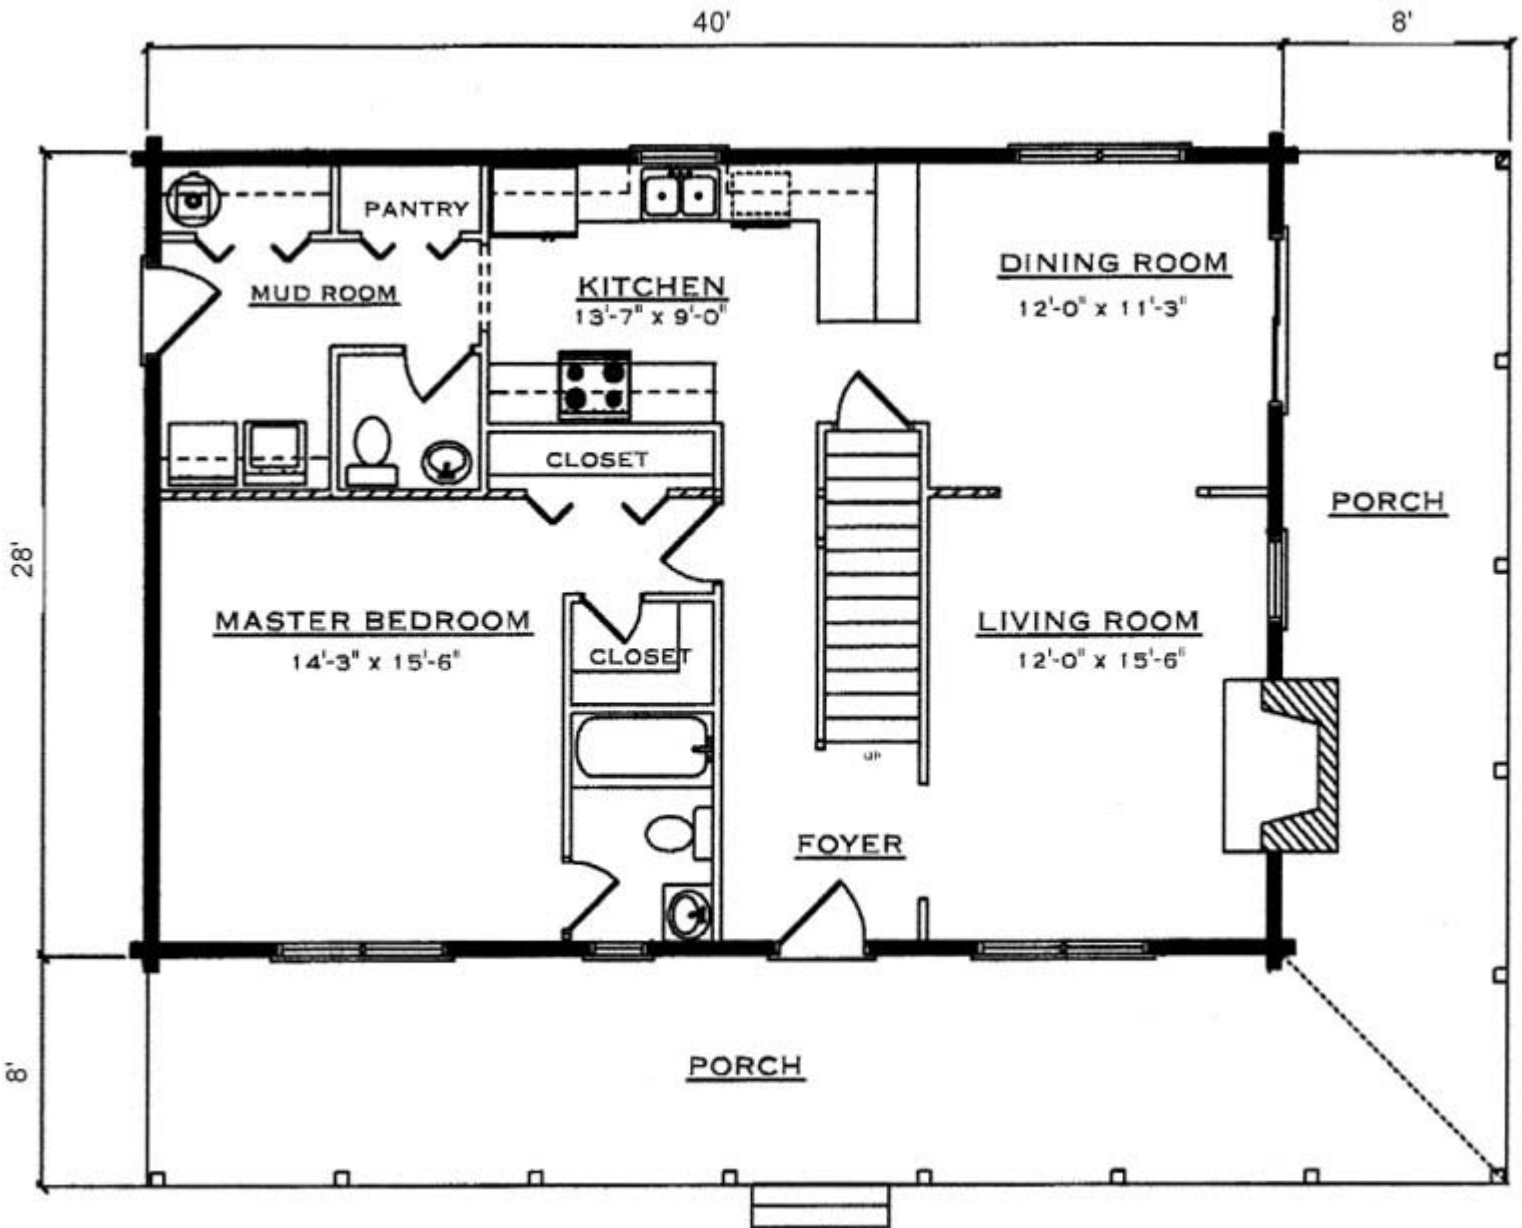

# Morgan

Square Footage (Living Space)	
First Floor	1,120
Second Floor	1,065
Number of Beds / Baths	3/4 / 2.5
Total	2,185

Drawings are artist renderings for sales purpose only. Obtain construction drawings for actual dimensions.  
 COPYRIGHT, Daniel Boone Log Homes (DBLH). Any reproduction or reuse of this drawing without  
 the express written consent of DBLH is prohibited and unlawful.

# Morgan

Square Footage (Living Space)	
First Floor	1,120
Second Floor	1,065
Number of Beds / Baths	3/4 / 2.5
Total	2,185

COPYRIGHT, Daniel Boone Log Homes (DBLH). Any reproduction or reuse of this drawing without the express written consent of DBLH is prohibited and unlawful.