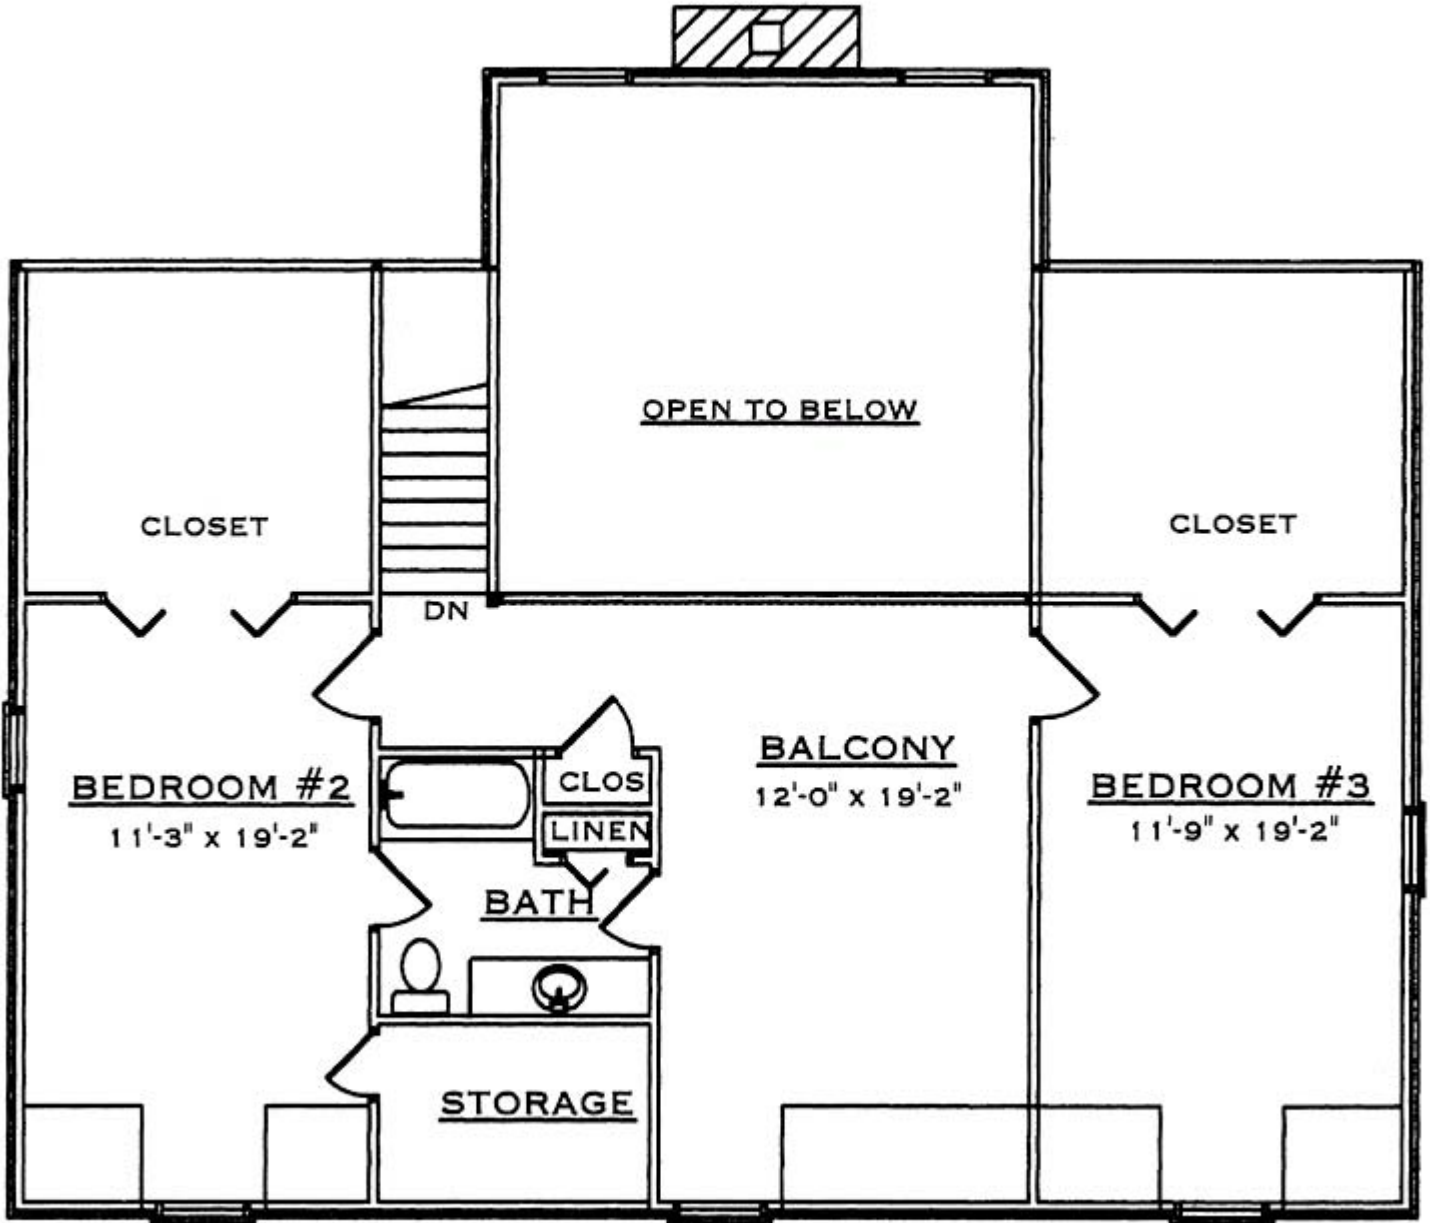

Lenoir

Square Footage (Living Space)

First Floor	2,027
Second Floor	1,176
Number of Beds / Baths	3/4 / 2.5
Total	3,203

Drawings are artist renderings for sales purpose only. Obtain construction drawings for actual dimensions.
 COPYRIGHT, Daniel Boone Log Homes (DBLH). Any reproduction or reuse of this drawing without
 the express written consent of DBLH is prohibited and unlawful.

Lenoir

Square Footage (Living Space)	
First Floor	2,027
Second Floor	1,176
Number of Beds / Baths	3/4 / 2.5
Total	3,203

COPYRIGHT, Daniel Boone Log Homes (DBLH). Any reproduction or reuse of this drawing without the express written consent of DBLH is prohibited and unlawful.