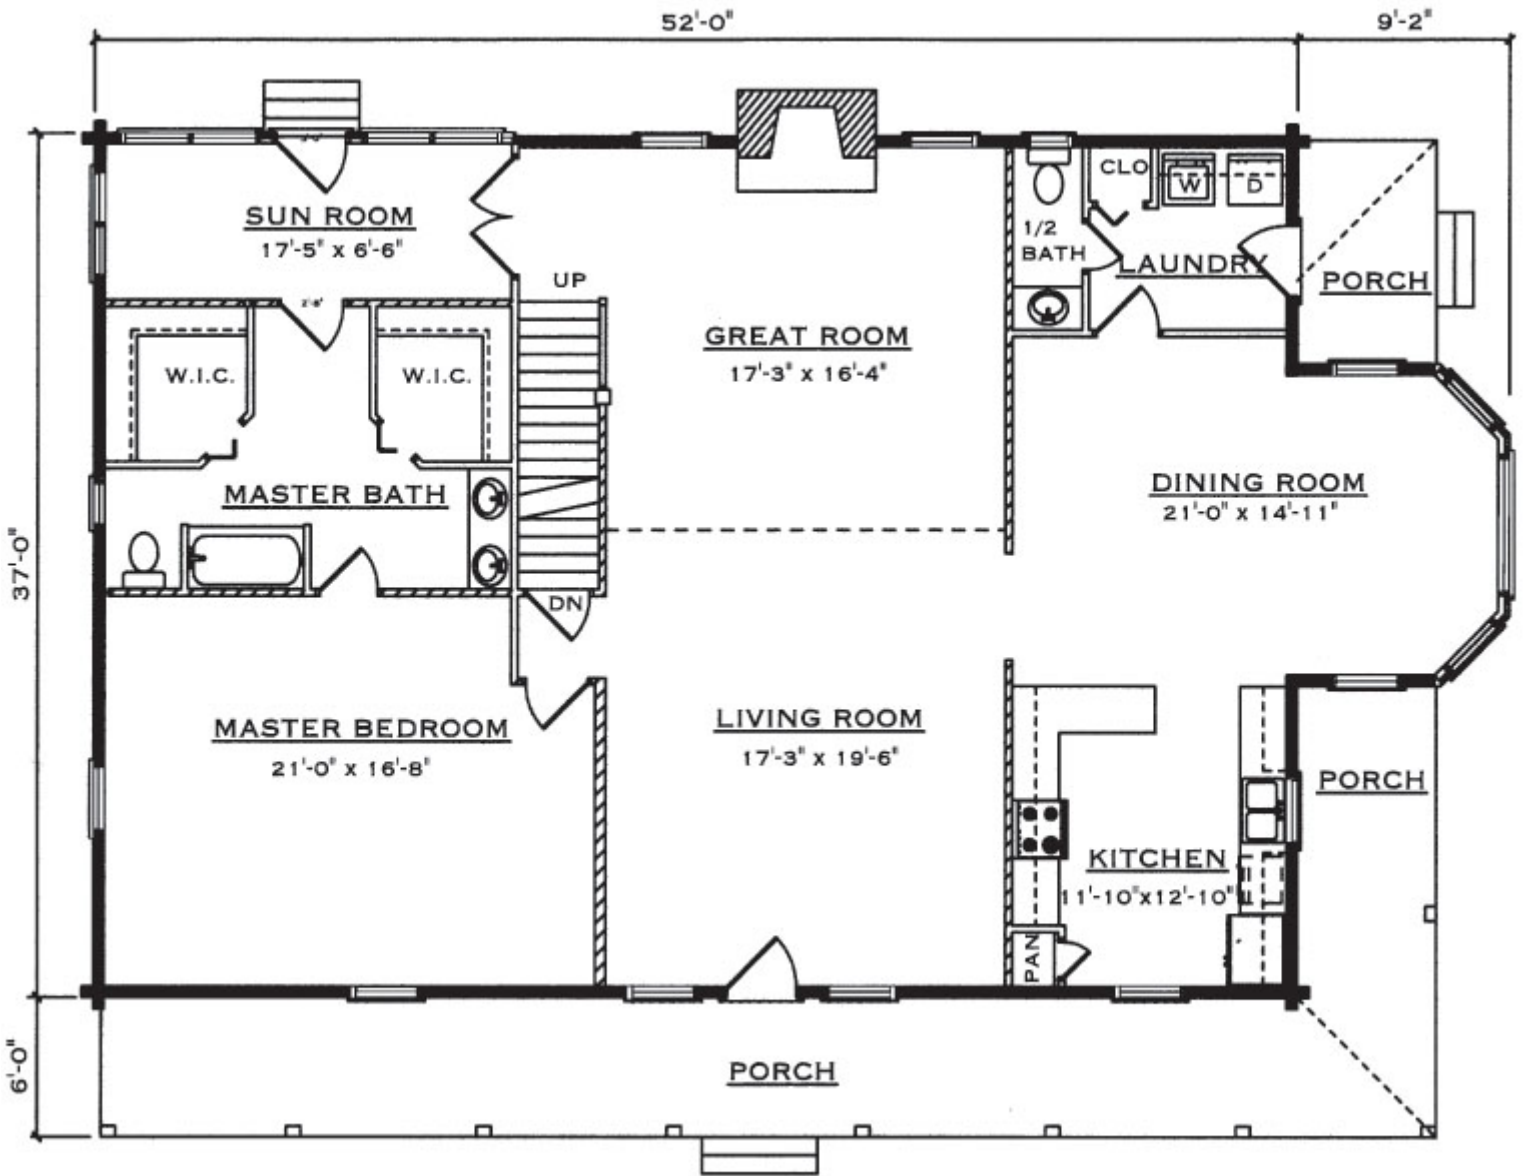

Lenoir

Square Footage (Living Space)

First Floor	2,027
Second Floor	1,176
Number of Beds / Baths	3/4 / 2.5
Total	3,203

Drawings are artist renderings for sales purpose only. Obtain construction drawings for actual dimensions.
 COPYRIGHT, Daniel Boone Log Homes (DBLH). Any reproduction or reuse of this drawing without
 the express written consent of DBLH is prohibited and unlawful.

Lenoir

Square Footage (Living Space)	
First Floor	2,027
Second Floor	1,176
Number of Beds / Baths	3/4 / 2.5
Total	3,203

COPYRIGHT, Daniel Boone Log Homes (DBLH). Any reproduction or reuse of this drawing without the express written consent of DBLH is prohibited and unlawful.