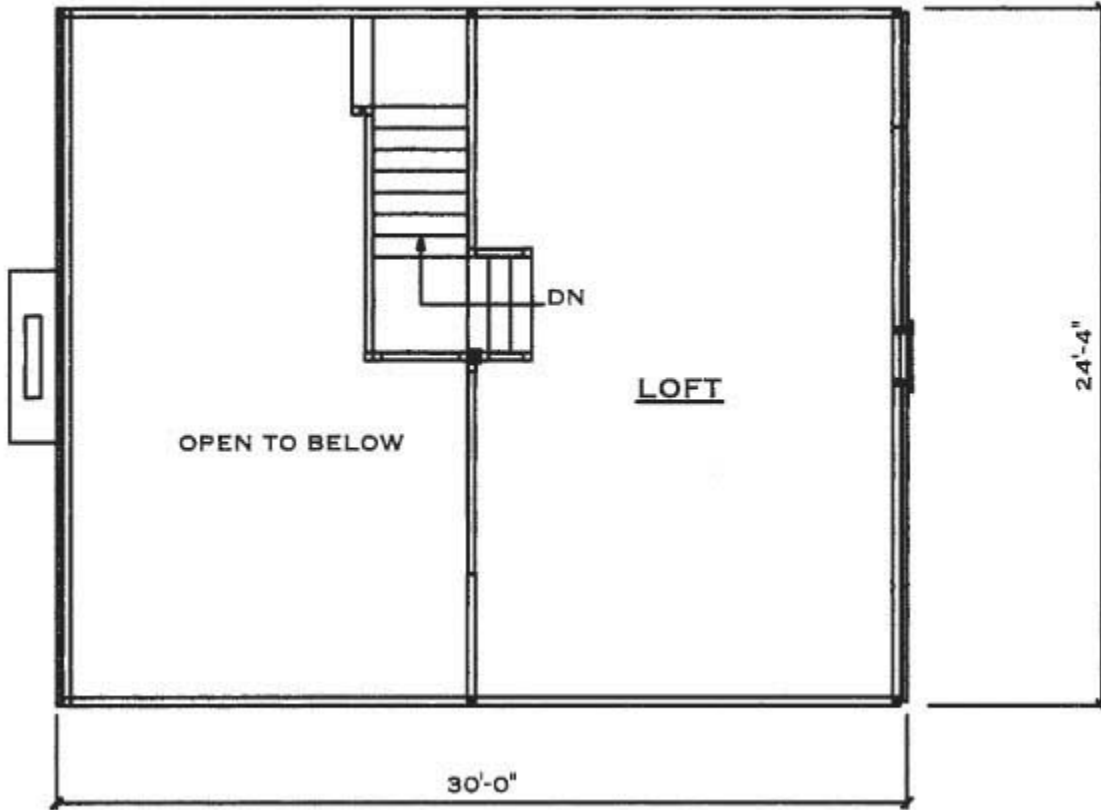

# Lakeland

Square Footage (Living Space)	
First Floor	740
Second Floor	365
Number of Beds / Baths	1/2 / 1
Total	1,105

Drawings are artist renderings for sales purpose only. Obtain construction drawings for actual dimensions.  
 COPYRIGHT, Daniel Boone Log Homes (DBLH). Any reproduction or reuse of this drawing without  
 the express written consent of DBLH is prohibited and unlawful.

# Lakeland

Square Footage (Living Space)	
First Floor	740
Second Floor	365
Number of Beds / Baths	1/2 / 1
Total	1,105

COPYRIGHT, Daniel Boone Log Homes (DBLH). Any reproduction or reuse of this drawing without the express written consent of DBLH is prohibited and unlawful.