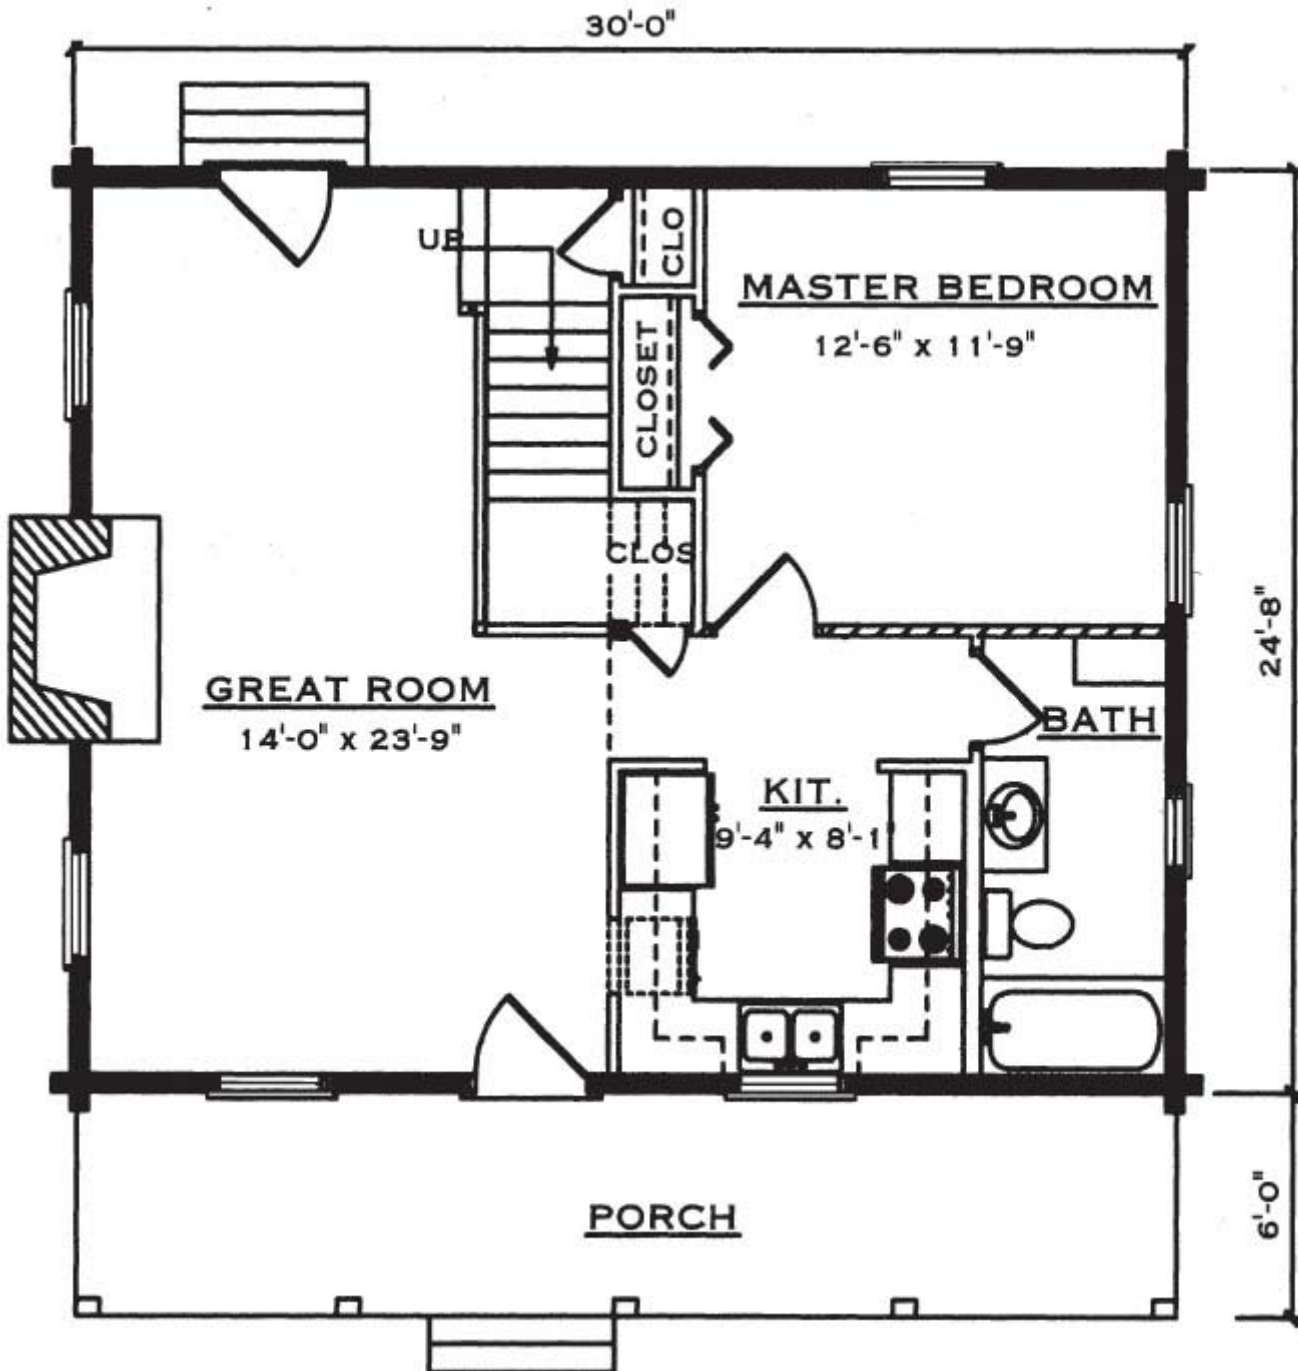

# Lakeland

Square Footage (Living Space)	
First Floor	740
Second Floor	365
Number of Beds / Baths	1/2 / 1
Total	1,105

Drawings are artist renderings for sales purpose only. Obtain construction drawings for actual dimensions.  
 COPYRIGHT, Daniel Boone Log Homes (DBLH). Any reproduction or reuse of this drawing without  
 the express written consent of DBLH is prohibited and unlawful.

# Lakeland

Square Footage (Living Space)	
First Floor	740
Second Floor	365
Number of Beds / Baths	1/2 / 1
Total	1,105

COPYRIGHT, Daniel Boone Log Homes (DBLH). Any reproduction or reuse of this drawing without the express written consent of DBLH is prohibited and unlawful.