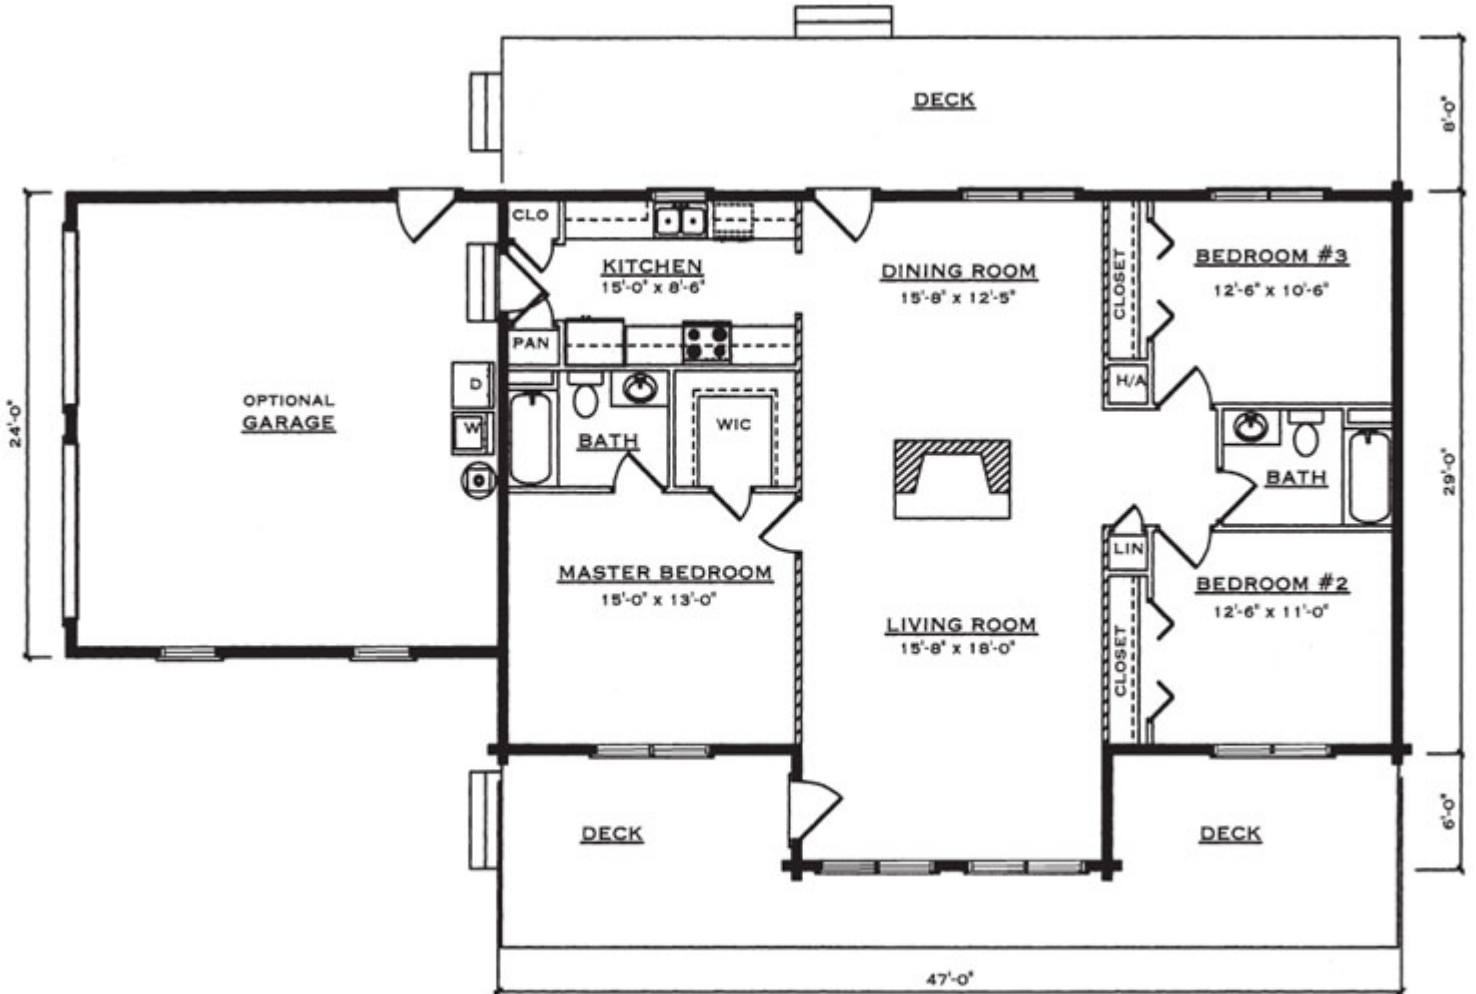

Kingston

Square Footage (Living Space)	
First Floor	1,463
Number of Beds / Baths	3 / 2
Total	1,463

Drawings are artist renderings for sales purpose only. Obtain construction drawings for actual dimensions.
 COPYRIGHT, Daniel Boone Log Homes (DBLH). Any reproduction or reuse of this drawing without the express written consent of DBLH is prohibited and unlawful.