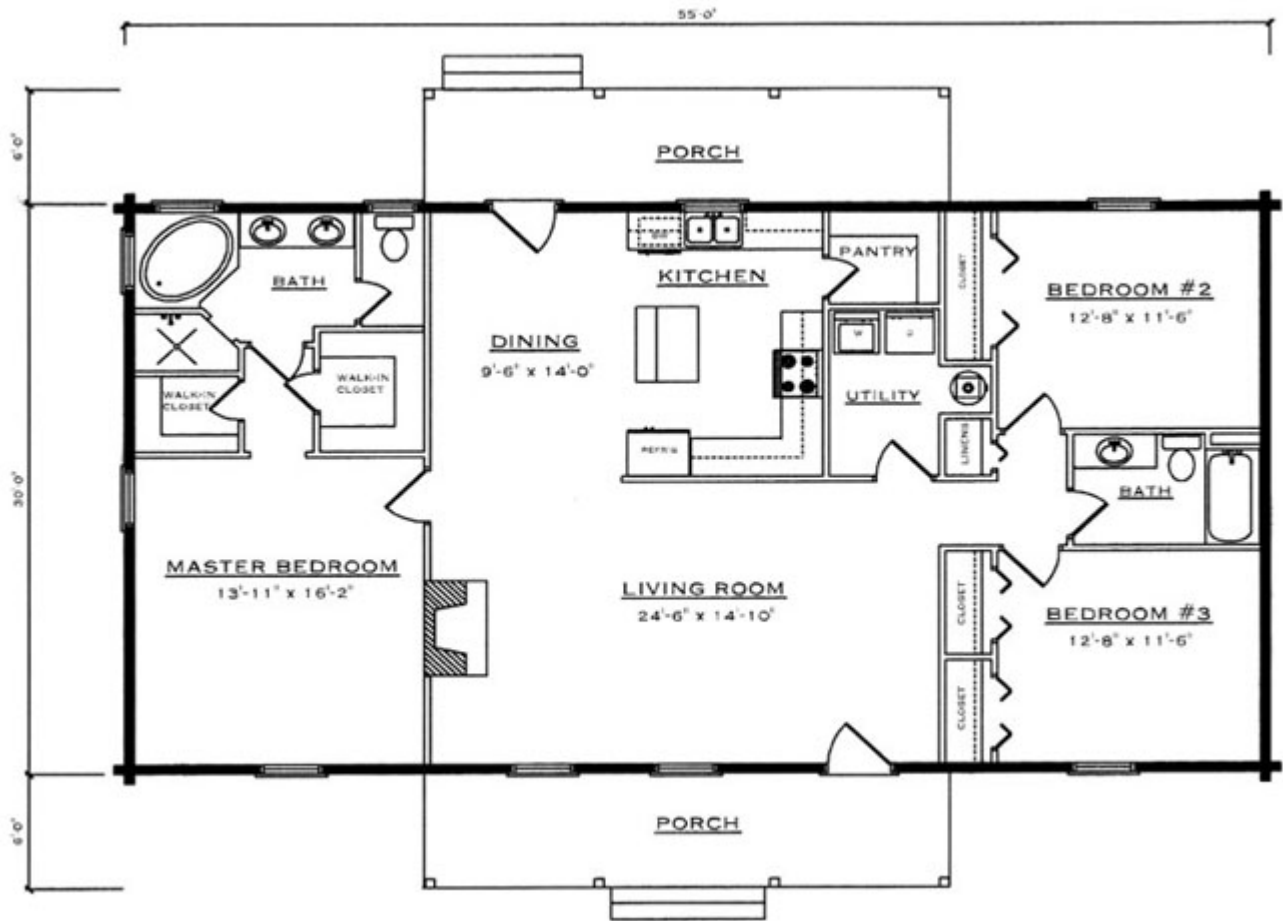

# Hartford

Square Footage (Living Space)	
First Floor	1,650
Number of Beds / Baths	3 / 2
Total	1,650

Drawings are artist renderings for sales purpose only. Obtain construction drawings for actual dimensions.  
COPYRIGHT, Daniel Boone Log Homes (DBLH). Any reproduction or reuse of this drawing without the express written consent of DBLH is prohibited and unlawful.