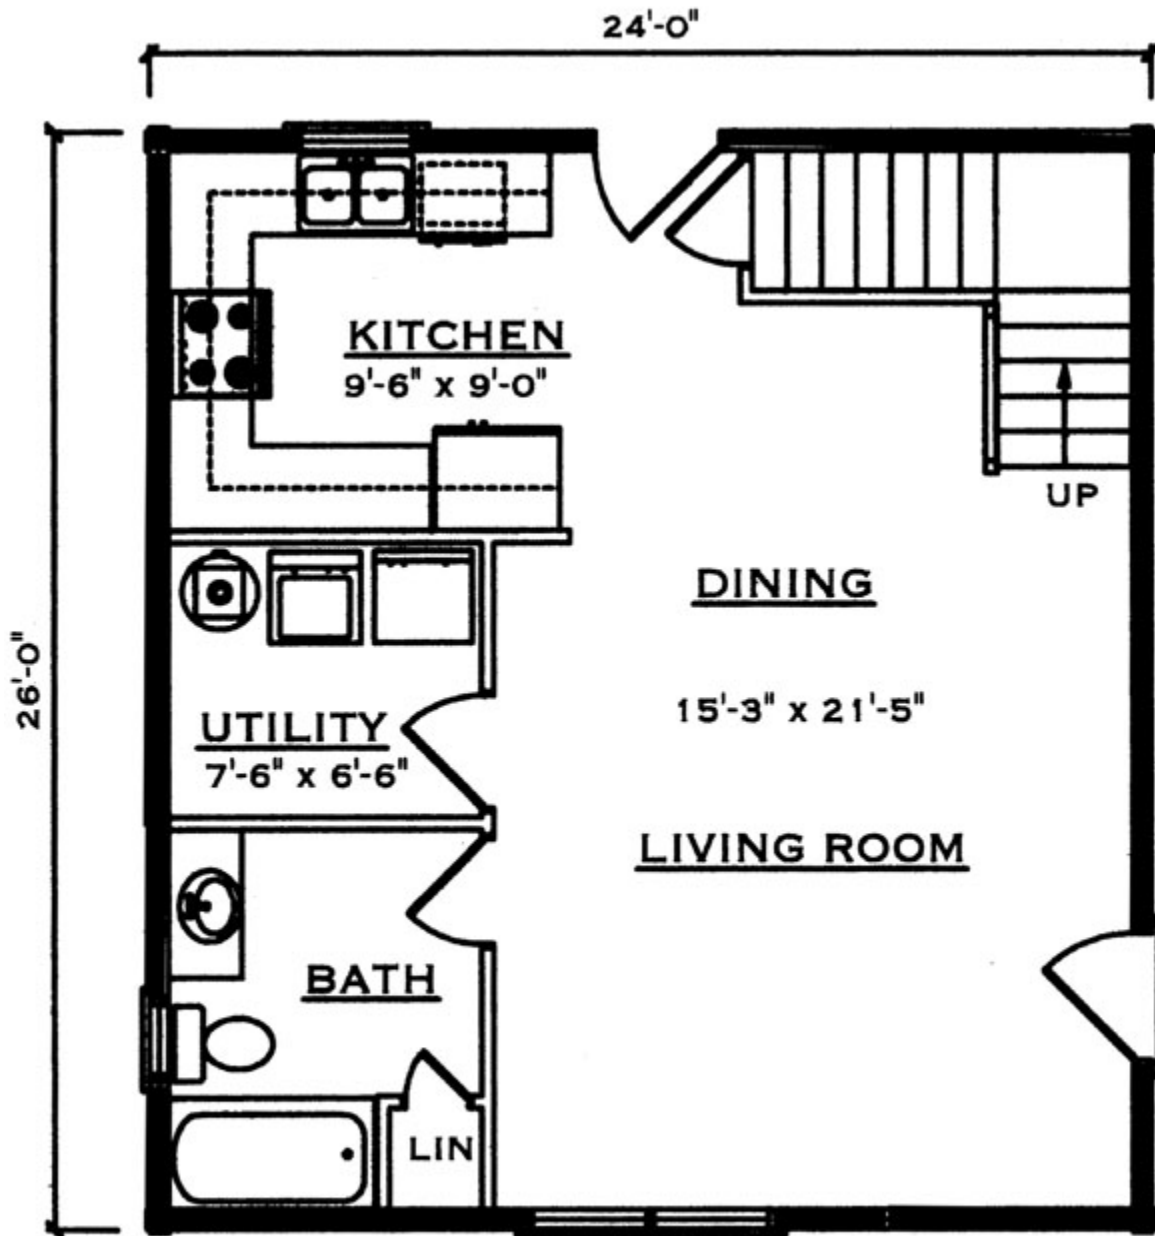

# Getaway

Square Footage (Living Space)	
First Floor	624
Second Floor	568
Number of Beds / Baths	2 / 2
Total	1,192

**FIRST FLOOR PLAN**

Drawings are artist renderings for sales purpose only. Obtain construction drawings for actual dimensions.  
 COPYRIGHT, Daniel Boone Log Homes (DBLH). Any reproduction or reuse of this drawing without  
 the express written consent of DBLH is prohibited and unlawful.

# Getaway

Square Footage (Living Space)	
First Floor	624
Second Floor	568
Number of Beds / Baths	2 / 2
Total	1,192

COPYRIGHT, Daniel Boone Log Homes (DBLH). Any reproduction or reuse of this drawing without the express written consent of DBLH is prohibited and unlawful.