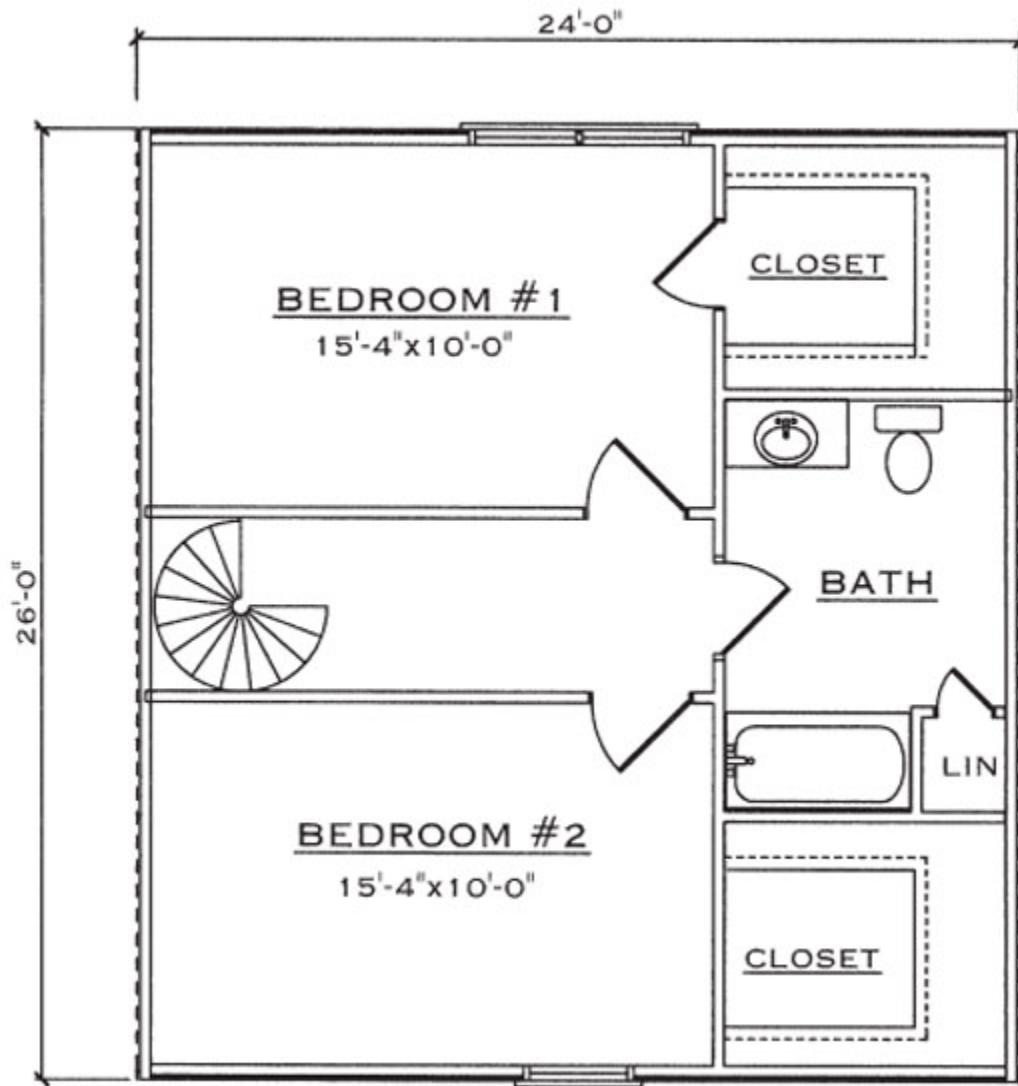

# Getaway

Square Footage (Living Space)	
First Floor	624
Second Floor	568
Number of Beds / Baths	2 / 2
Total	1,192

**FIRST FLOOR PLAN**

Drawings are artist renderings for sales purpose only. Obtain construction drawings for actual dimensions.  
 COPYRIGHT, Daniel Boone Log Homes (DBLH). Any reproduction or reuse of this drawing without  
 the express written consent of DBLH is prohibited and unlawful.

# Getaway

Square Footage (Living Space)	
First Floor	624
Second Floor	568
Number of Beds / Baths	2 / 2
Total	1,192

COPYRIGHT, Daniel Boone Log Homes (DBLH). Any reproduction or reuse of this drawing without the express written consent of DBLH is prohibited and unlawful.