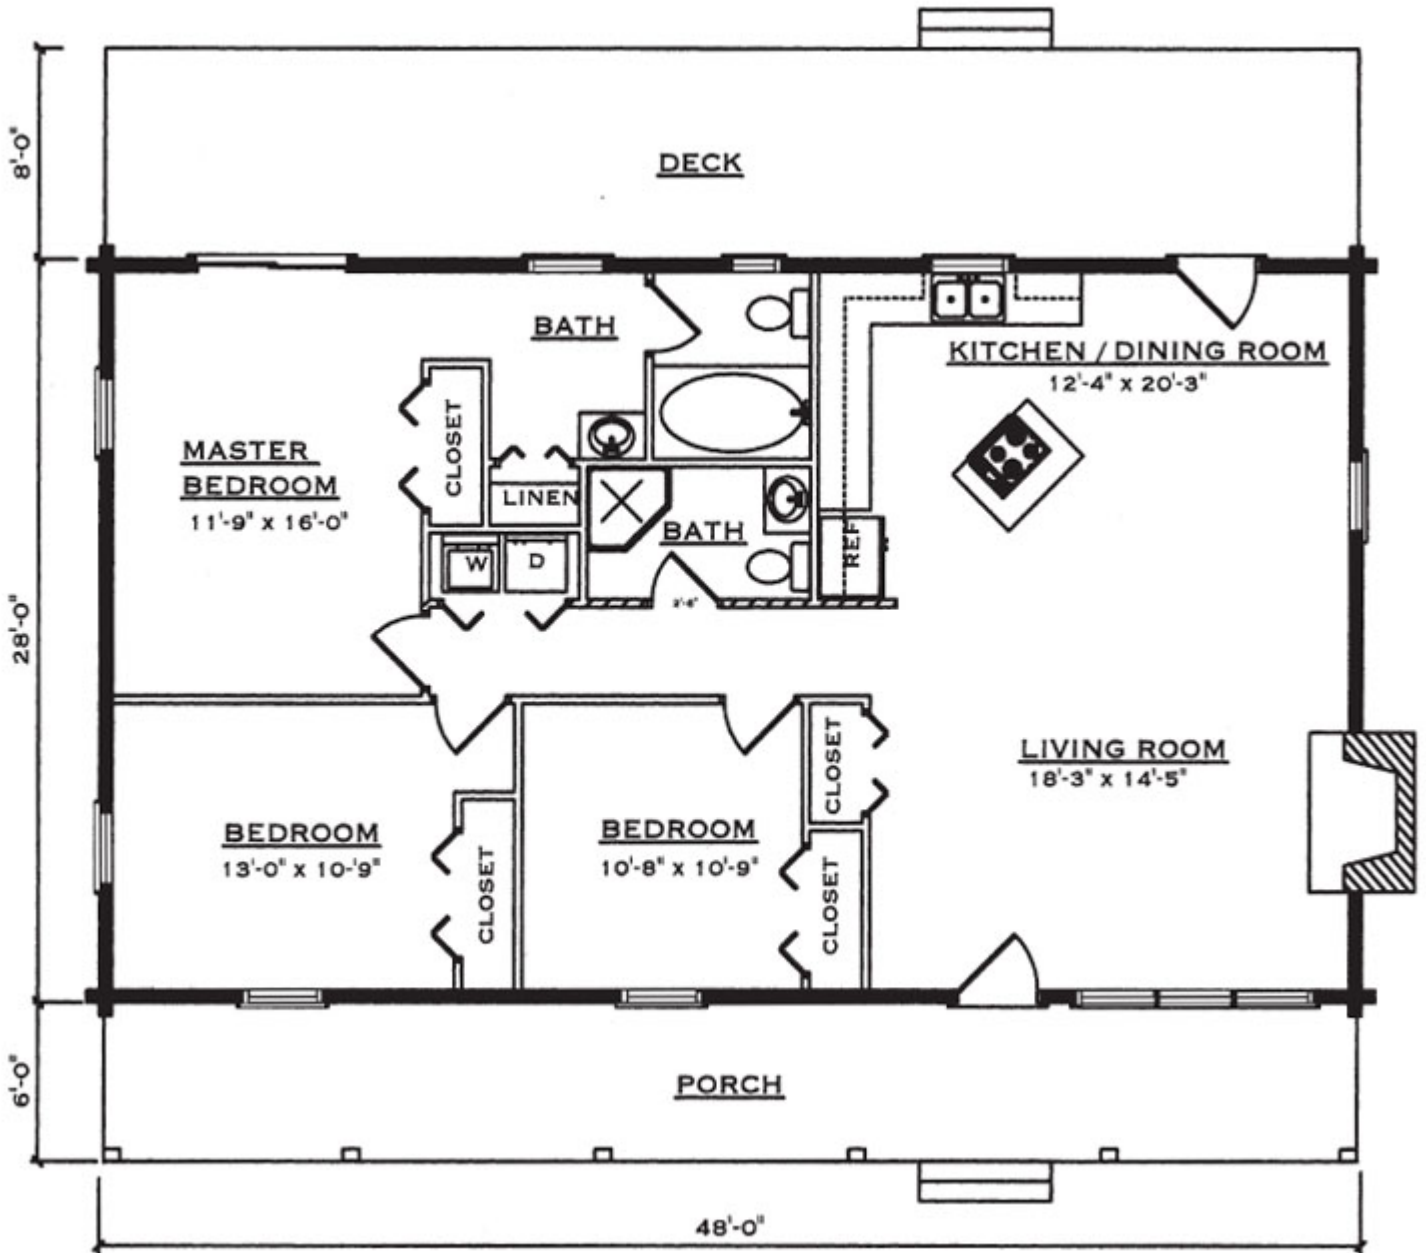

Fremont

Square Footage (Living Space)

| | |
|------------------------|-------|
| First Floor | 1,344 |
| Number of Beds / Baths | 3 / 2 |
| Total | 1,344 |

Drawings are artist renderings for sales purpose only. Obtain construction drawings for actual dimensions.
 COPYRIGHT, Daniel Boone Log Homes (DBLH). Any reproduction or reuse of this drawing without
 the express written consent of DBLH is prohibited and unlawful.