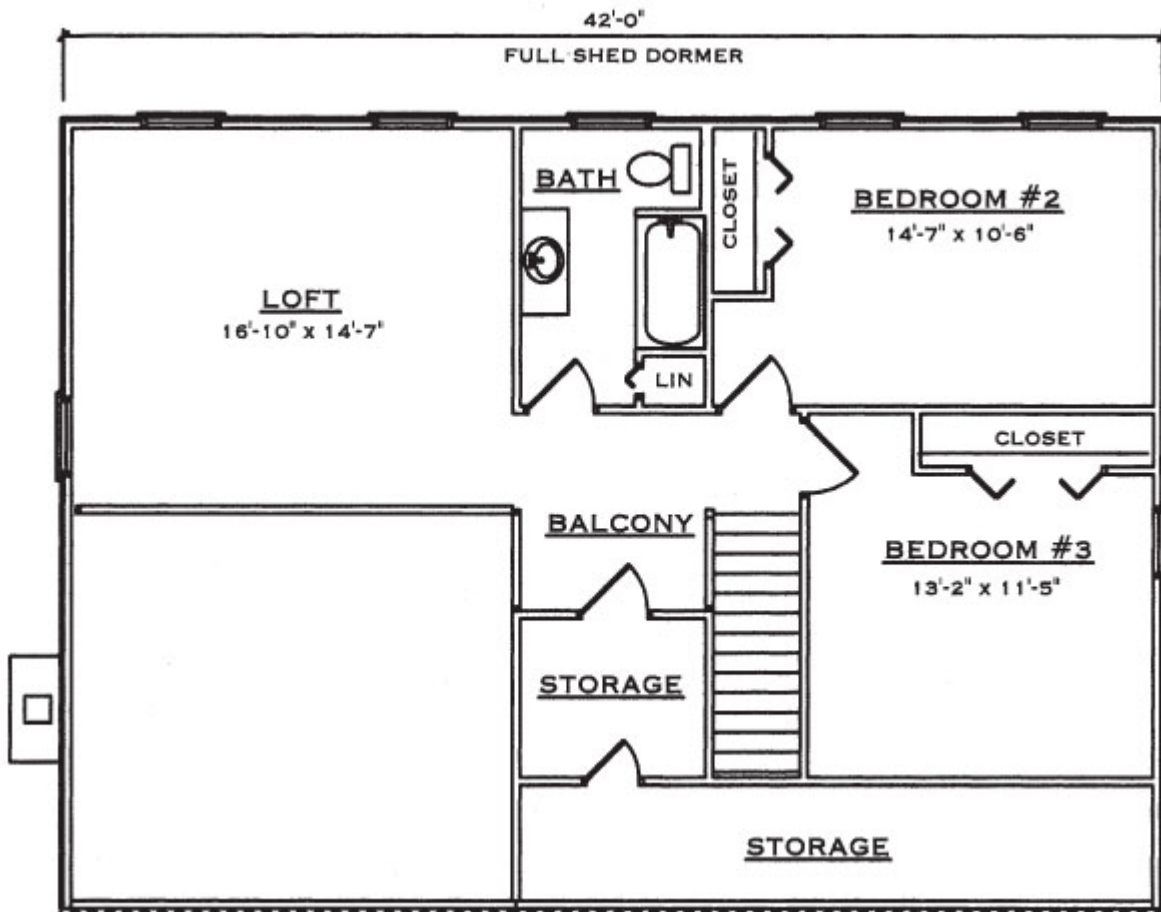

Elkhorn

Square Footage (Living Space)

First Floor	1,260
Second Floor	965
Number of Beds / Baths	3/4 / 2
Total	2,225

Drawings are artist renderings for sales purpose only. Obtain construction drawings for actual dimensions.
COPYRIGHT, Daniel Boone Log Homes (DBLH). Any reproduction or reuse of this drawing without the express written consent of DBLH is prohibited and unlawful.

Elkhorn

Square Footage (Living Space)	
First Floor	1,260
Second Floor	965
Number of Beds / Baths	3/4 / 2
Total	2,225

COPYRIGHT, Daniel Boone Log Homes (DBLH). Any reproduction or reuse of this drawing without the express written consent of DBLH is prohibited and unlawful.