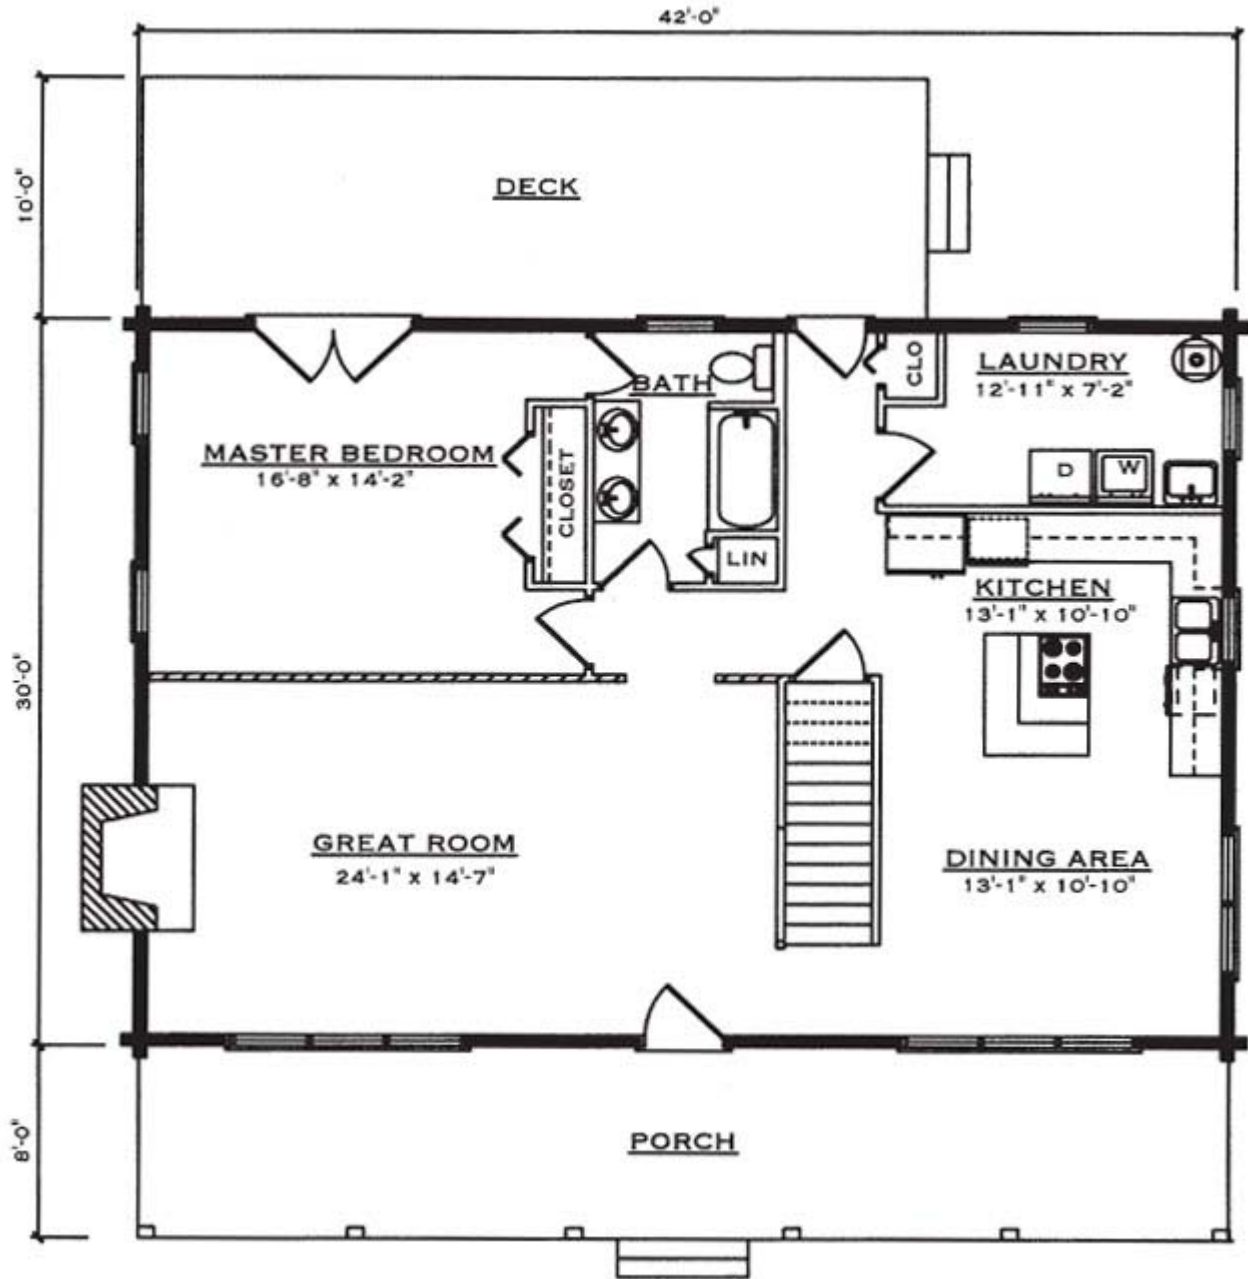

Elkhorn

Square Footage (Living Space)

First Floor	1,260
Second Floor	965
Number of Beds / Baths	3/4 / 2
Total	2,225

Drawings are artist renderings for sales purpose only. Obtain construction drawings for actual dimensions.
COPYRIGHT, Daniel Boone Log Homes (DBLH). Any reproduction or reuse of this drawing without the express written consent of DBLH is prohibited and unlawful.

Elkhorn

Square Footage (Living Space)	
First Floor	1,260
Second Floor	965
Number of Beds / Baths	3/4 / 2
Total	2,225

COPYRIGHT, Daniel Boone Log Homes (DBLH). Any reproduction or reuse of this drawing without the express written consent of DBLH is prohibited and unlawful.