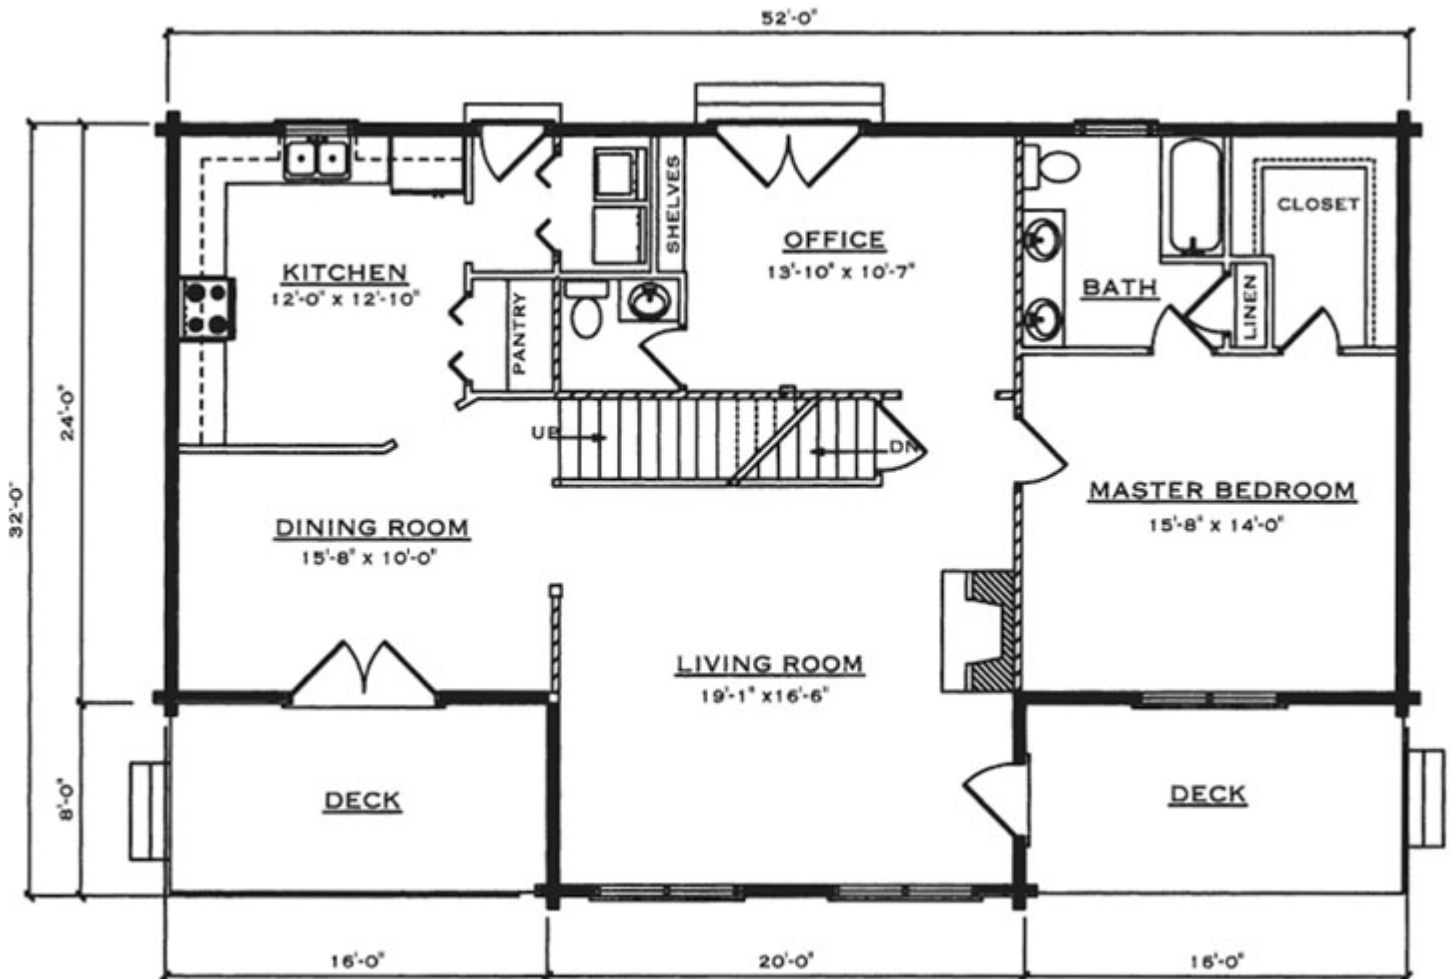

Dandridge

Square Footage (Living Space)	
First Floor	1,408
Second Floor	989
Number of Beds / Baths	3/4 / 2.5
Total	2,397

Drawings are artist renderings for sales purpose only. Obtain construction drawings for actual dimensions.
 COPYRIGHT, Daniel Boone Log Homes (DBLH). Any reproduction or reuse of this drawing without
 the express written consent of DBLH is prohibited and unlawful.

Dandridge

Square Footage (Living Space)	
First Floor	1,408
Second Floor	989
Number of Beds / Baths	3/4 / 2.5
Total	2,397

COPYRIGHT, Daniel Boone Log Homes (DBLH). Any reproduction or reuse of this drawing without the express written consent of DBLH is prohibited and unlawful.