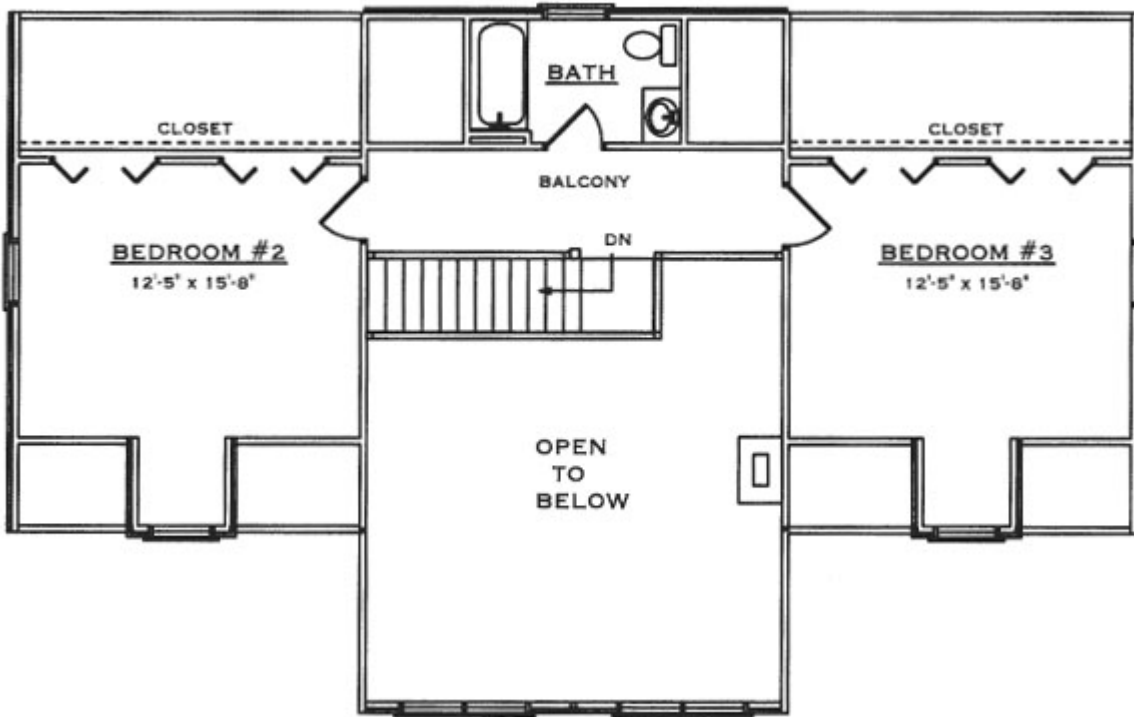

Dandridge

Square Footage (Living Space)	
First Floor	1,408
Second Floor	989
Number of Beds / Baths	3/4 / 2.5
Total	2,397

Drawings are artist renderings for sales purpose only. Obtain construction drawings for actual dimensions.
 COPYRIGHT, Daniel Boone Log Homes (DBLH). Any reproduction or reuse of this drawing without
 the express written consent of DBLH is prohibited and unlawful.

Dandridge

Square Footage (Living Space)	
First Floor	1,408
Second Floor	989
Number of Beds / Baths	3/4 / 2.5
Total	2,397

COPYRIGHT, Daniel Boone Log Homes (DBLH). Any reproduction or reuse of this drawing without the express written consent of DBLH is prohibited and unlawful.