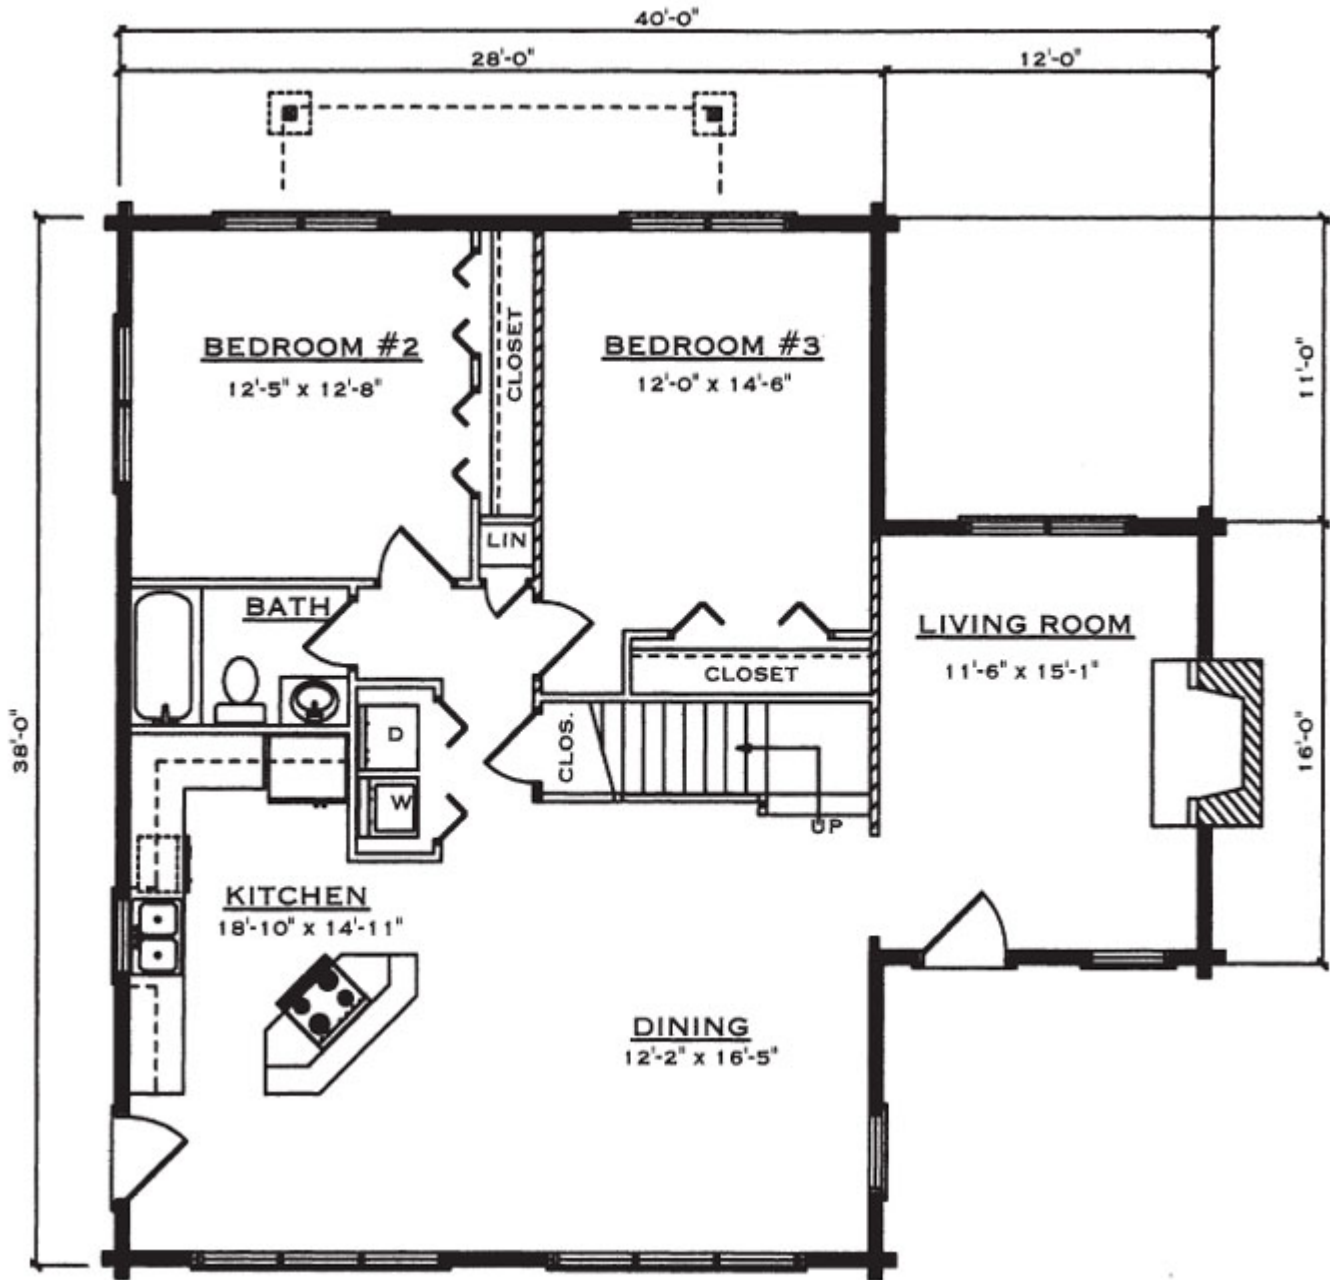

Crockett

Square Footage (Living Space)

First Floor	1,256
Second Floor	799
Number of Beds / Baths	3/4 / 2
Total	2,055

Drawings are artist renderings for sales purpose only. Obtain construction drawings for actual dimensions.
 COPYRIGHT, Daniel Boone Log Homes (DBLH). Any reproduction or reuse of this drawing without
 the express written consent of DBLH is prohibited and unlawful.