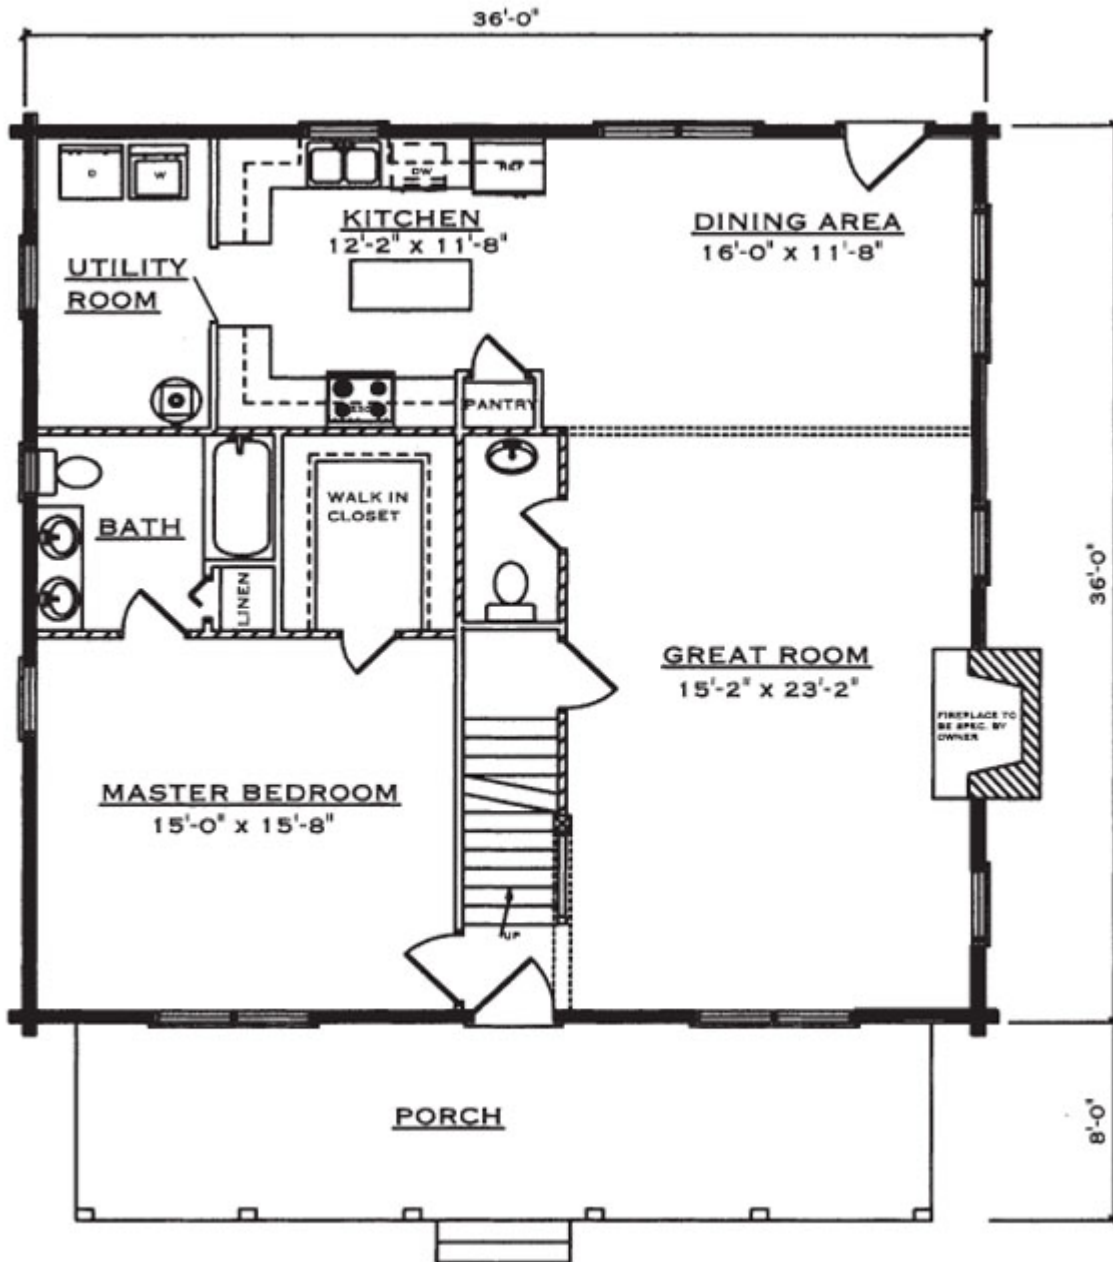

Boone

Square Footage (Living Space)

First Floor	1,296
Second Floor	826
Number of Beds / Baths	3 / 2.5
Total	2,122

Drawings are artist renderings for sales purpose only. Obtain construction drawings for actual dimensions.
COPYRIGHT, Daniel Boone Log Homes (DBLH). Any reproduction or reuse of this drawing without the express written consent of DBLH is prohibited and unlawful.

Boone

Square Footage (Living Space)	
First Floor	1,296
Second Floor	826
Number of Beds / Baths	3 / 2.5
Total	2,122

COPYRIGHT, Daniel Boone Log Homes (DBLH). Any reproduction or reuse of this drawing without the express written consent of DBLH is prohibited and unlawful.