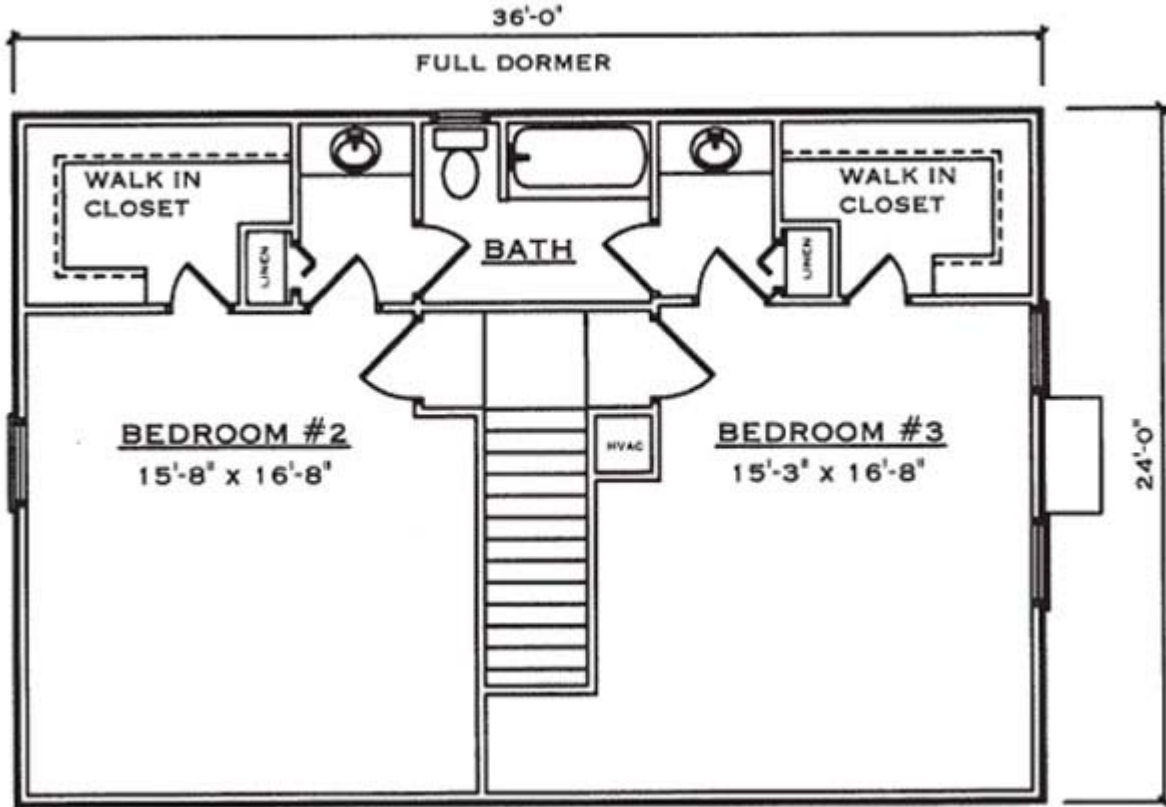

Boone

Square Footage (Living Space)

First Floor	1,296
Second Floor	826
Number of Beds / Baths	3 / 2.5
Total	2,122

Drawings are artist renderings for sales purpose only. Obtain construction drawings for actual dimensions.
COPYRIGHT, Daniel Boone Log Homes (DBLH). Any reproduction or reuse of this drawing without the express written consent of DBLH is prohibited and unlawful.

Boone

Square Footage (Living Space)	
First Floor	1,296
Second Floor	826
Number of Beds / Baths	3 / 2.5
Total	2,122

COPYRIGHT, Daniel Boone Log Homes (DBLH). Any reproduction or reuse of this drawing without the express written consent of DBLH is prohibited and unlawful.