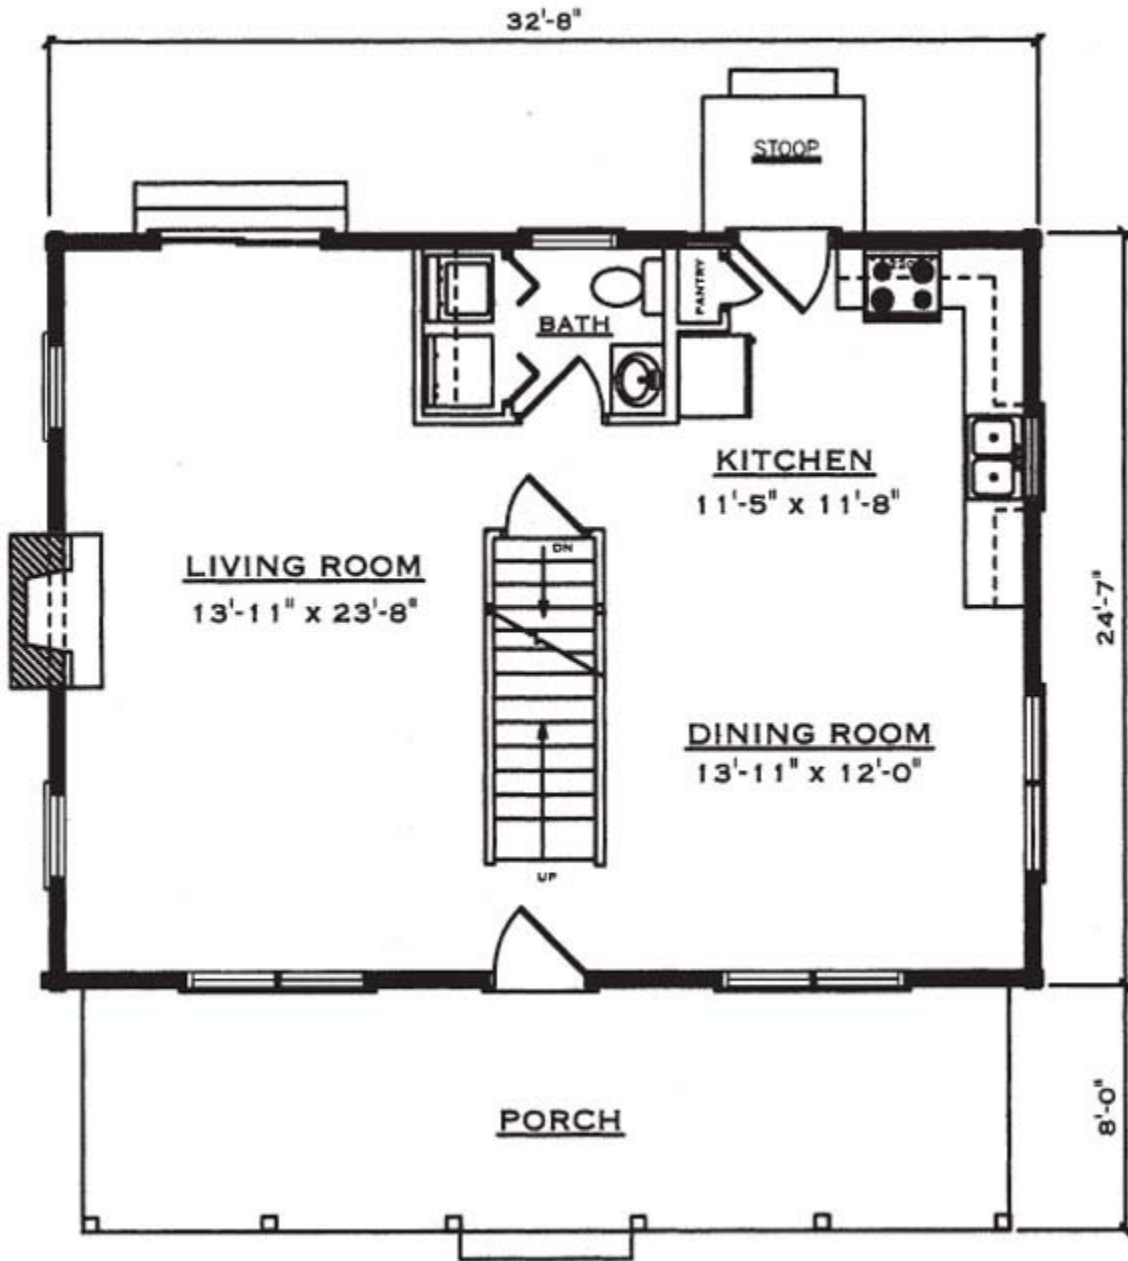

# Bison

Square Footage (Living Space)	
First Floor	806
Second Floor	765
Number of Beds / Baths	3 / 2
Total	1,568

Drawings are artist renderings for sales purpose only. Obtain construction drawings for actual dimensions.  
COPYRIGHT, Daniel Boone Log Homes (DBLH). Any reproduction or reuse of this drawing without the express written consent of DBLH is prohibited and unlawful.

# Bison

Square Footage (Living Space)	
First Floor	806
Second Floor	765
Number of Beds / Baths	3 / 2
Total	1,568

COPYRIGHT, Daniel Boone Log Homes (DBLH). Any reproduction or reuse of this drawing without the express written consent of DBLH is prohibited and unlawful.