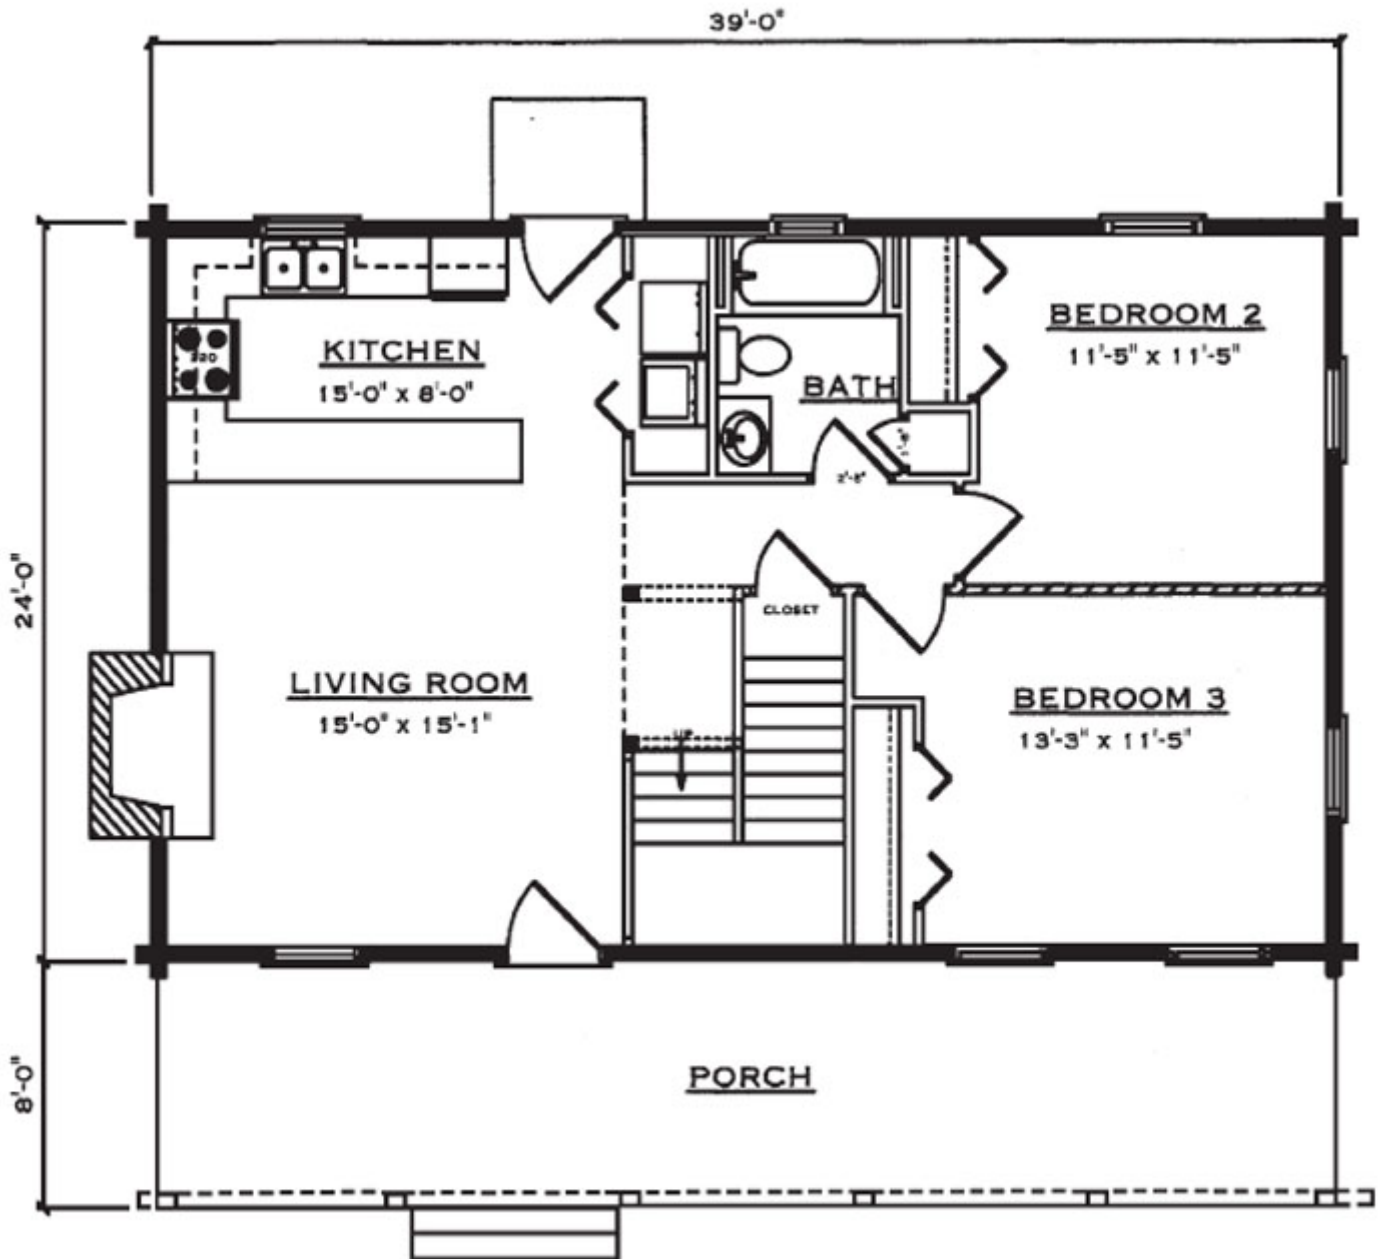

Alleghany

Square Footage (Living Space)

First Floor	936
Second Floor	510
Number of Beds / Baths	3 / 2
Total	1,446

Drawings are artist renderings for sales purpose only. Obtain construction drawings for actual dimensions.
COPYRIGHT, Daniel Boone Log Homes (DBLH). Any reproduction or reuse of this drawing without the express written consent of DBLH is prohibited and unlawful.

Alleghany

Square Footage (Living Space)	
First Floor	936
Second Floor	510
Number of Beds / Baths	3 / 2
Total	1,446

COPYRIGHT, Daniel Boone Log Homes (DBLH). Any reproduction or reuse of this drawing without the express written consent of DBLH is prohibited and unlawful.