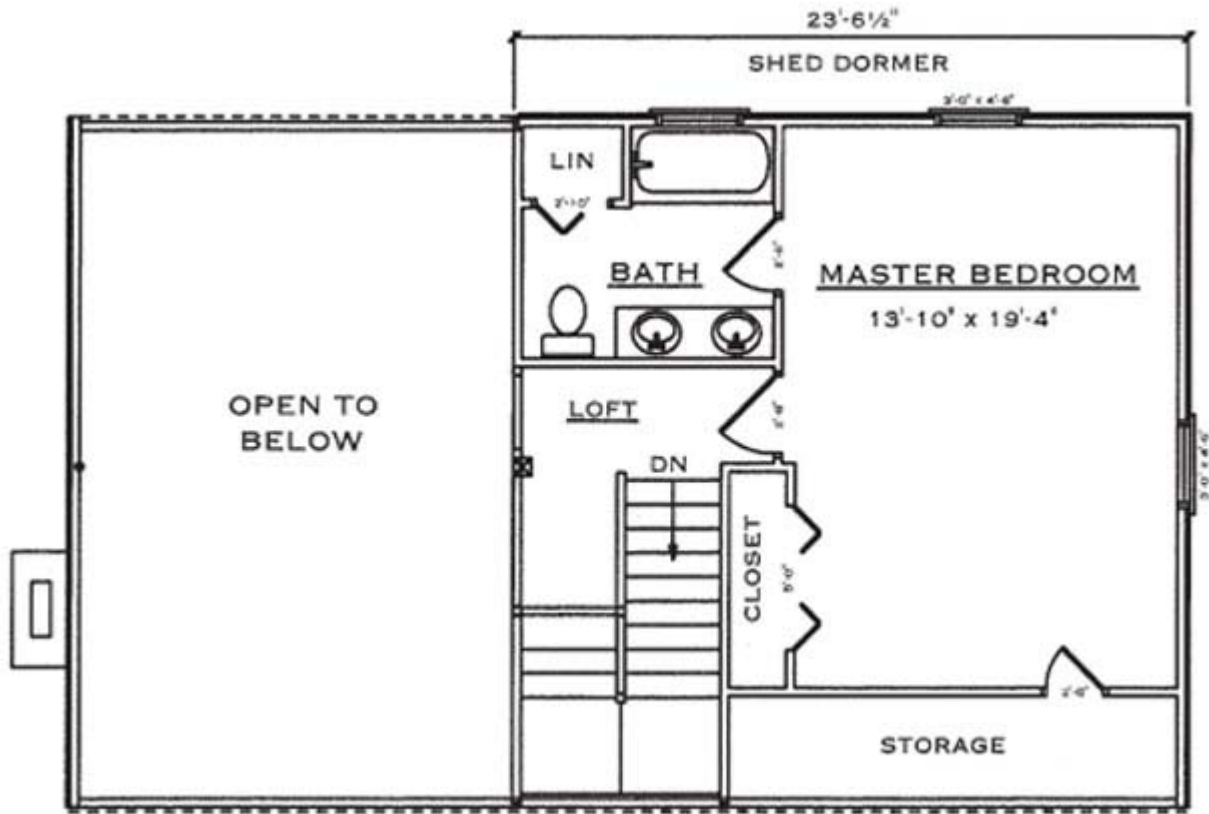

Alleghany

Square Footage (Living Space)

First Floor	936
Second Floor	510
Number of Beds / Baths	3 / 2
Total	1,446

Drawings are artist renderings for sales purpose only. Obtain construction drawings for actual dimensions.
COPYRIGHT, Daniel Boone Log Homes (DBLH). Any reproduction or reuse of this drawing without the express written consent of DBLH is prohibited and unlawful.

Alleghany

Square Footage (Living Space)	
First Floor	936
Second Floor	510
Number of Beds / Baths	3 / 2
Total	1,446

COPYRIGHT, Daniel Boone Log Homes (DBLH). Any reproduction or reuse of this drawing without the express written consent of DBLH is prohibited and unlawful.