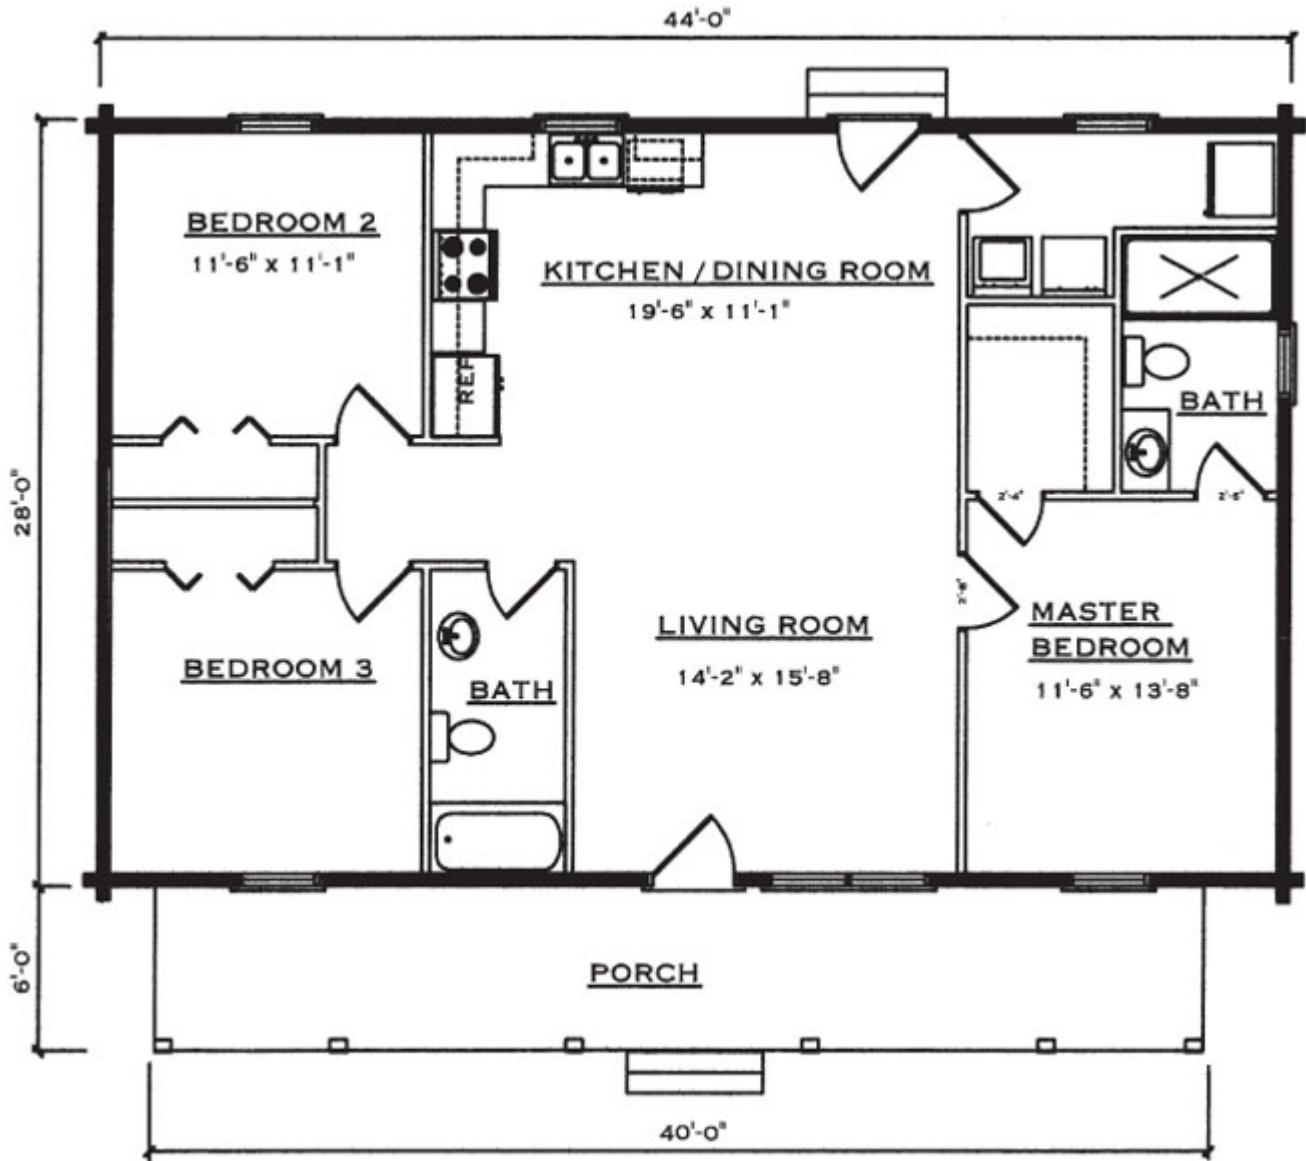

## Square Footage (Living Space)

First Floor	1,232
Number of Beds / Baths	3 / 2
Total	1,232

Drawings are artist renderings for sales purpose only. Obtain construction drawings for actual dimensions.  
COPYRIGHT, Daniel Boone Log Homes (DBLH). Any reproduction or reuse of this drawing without the express written consent of DBLH is prohibited and unlawful.